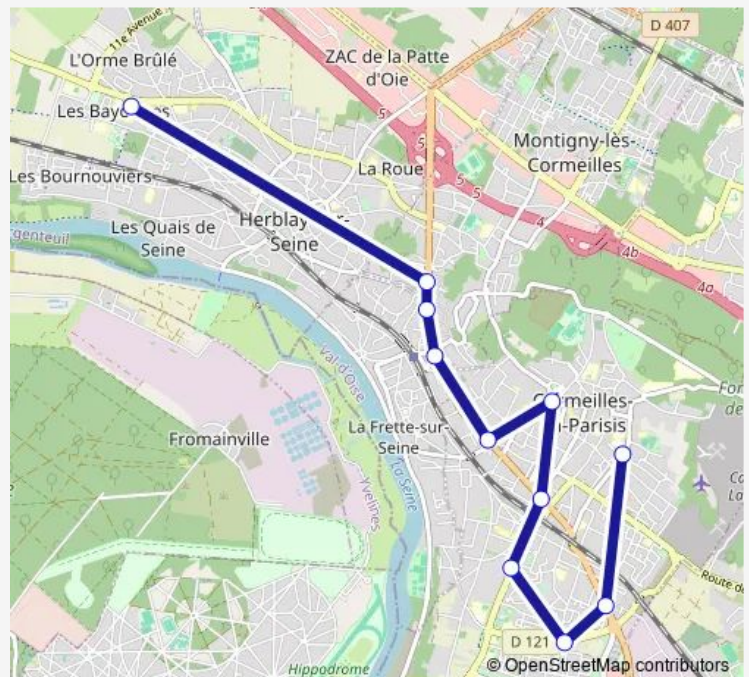

Wednesday 07:41-08:49

Thursday 07:41-08:49

Friday 07:41-08:49

Saturday —

Sunday —

Route info

Direction: Édouard Imbs

Stops: 8

Trip Duration: 0 hour 29 min

Direction

Jacques Daguerre — Lycée Montesquieu - Collège Duhamel

8 stops

[Open route schedule](#)

Jacques Daguerre

Joffre - Gare

Carrefour L. Mourier

Tuesday 07:41-08:47

Wednesday 07:41-08:47

Thursday 07:41-08:47

Friday 07:41-08:47

Saturday —

Sunday —

Route info

Direction: Jacques Daguerre

Stops: 8

Trip Duration: 0 hour 28 min

Direction

Lycée Montesquieu - Collège Duhamel — Jacques Da-
guerre

11 stops

[Open route schedule](#)

Lycée Montesquieu - Collège Duhamel

La Tuile