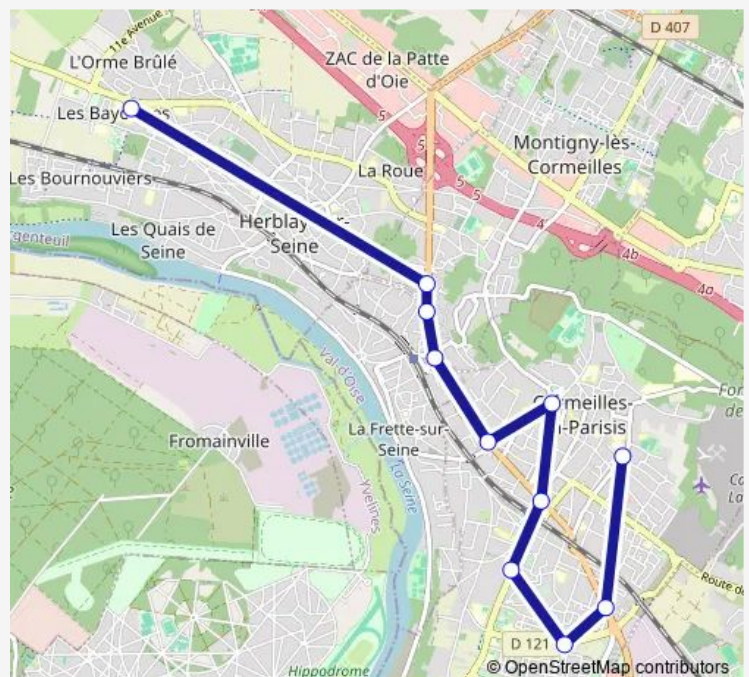

Wednesday 07:41-08:49

Thursday 07:41-08:49

Friday —

Saturday —

Sunday —

Route info

Direction: Édouard Imbs

Stops: 8

Trip Duration: 0 hour 29 min

Direction

Jacques Daguerre — Lycée Montesquieu - Collège Duhamel

8 stops

[Open route schedule](#)

Jacques Daguerre

Joffre - Gare

Carrefour L. Mourier

Tuesday 07:41-08:47

Wednesday 07:41-08:47

Thursday 07:41-08:47

Friday —

Saturday —

Sunday —

Route info

Direction: Jacques Daguerre

Stops: 8

Trip Duration: 0 hour 28 min

Direction

Lycée Montesquieu - Collège Duhamel — Jacques Daguerre

11 stops

[Open route schedule](#)

Lycée Montesquieu - Collège Duhamel

La Tuile