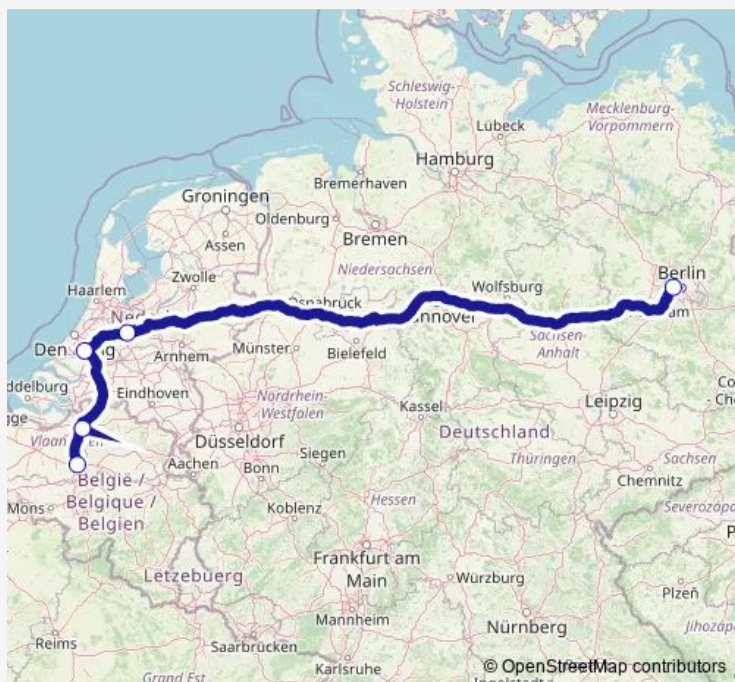

International Coach Service N31 Berlin - Rotterdam - Brussels

[Go to website](#)

Direction

Brussels-North train station — Berlin ZOB [Fernbus]

5 stops

[Open route schedule](#)

Brussels-North train station

Antwerp (Berchem)

Rotterdam Central Station

Utrecht Central Station

Berlin ZOB [Fernbus]

Route schedule

Brussels-North train station — Berlin ZOB [Fernbus]

Monday 22:15-22:25

Tuesday 22:25

Wednesday 22:25

Thursday 22:15-22:25

Friday 22:15-22:25

Saturday 22:15-22:25

Sunday 22:15-22:25

Route info

Direction: Brussels-North train station

Stops: 5

Trip Duration: 10 hour 45 min

Direction

Berlin ZOB [Fernbus] — Brussels-North train station

5 stops

[Open route schedule](#)

Berlin ZOB [Fernbus]

Utrecht Central Station

Rotterdam Central Station

Antwerp (Berchem)