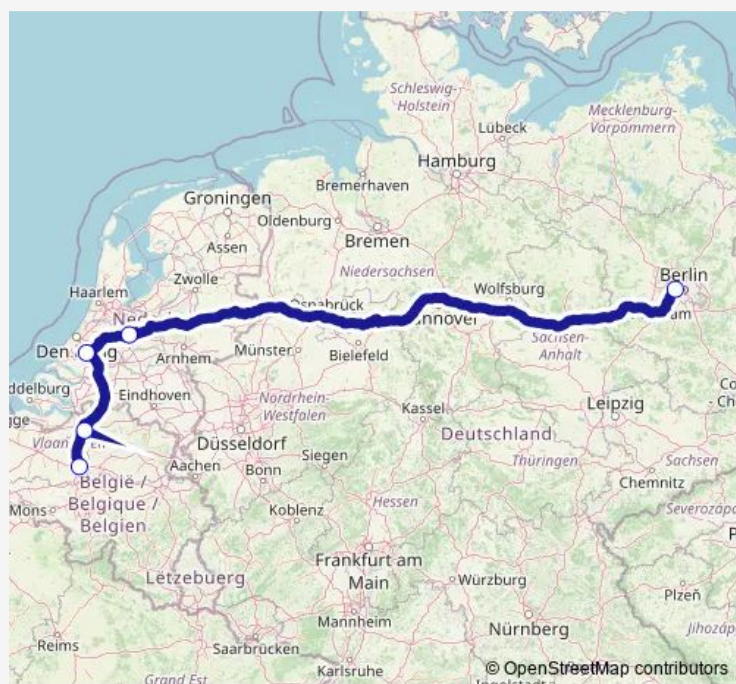

International Coach Service N31 Berlin - Rotterdam - Brussels

[Go to website](#)

Direction

Brussels-North train station — Berlin ZOB [Fernbus]

5 stops

[Open route schedule](#)

Brussels-North train station

Antwerp (Berchem)

Rotterdam Central Station

Utrecht Central Station

Berlin ZOB [Fernbus]

Route schedule

Brussels-North train station — Berlin ZOB [Fernbus]

Monday	22:15
Tuesday	—
Wednesday	—
Thursday	22:15
Friday	22:15
Saturday	22:15
Sunday	22:15

Route info

Direction: Brussels-North train station

Stops: 5

Trip Duration: 10 hour 45 min

Direction

Berlin ZOB [Fernbus] — Brussels-North train station

5 stops

[Open route schedule](#)