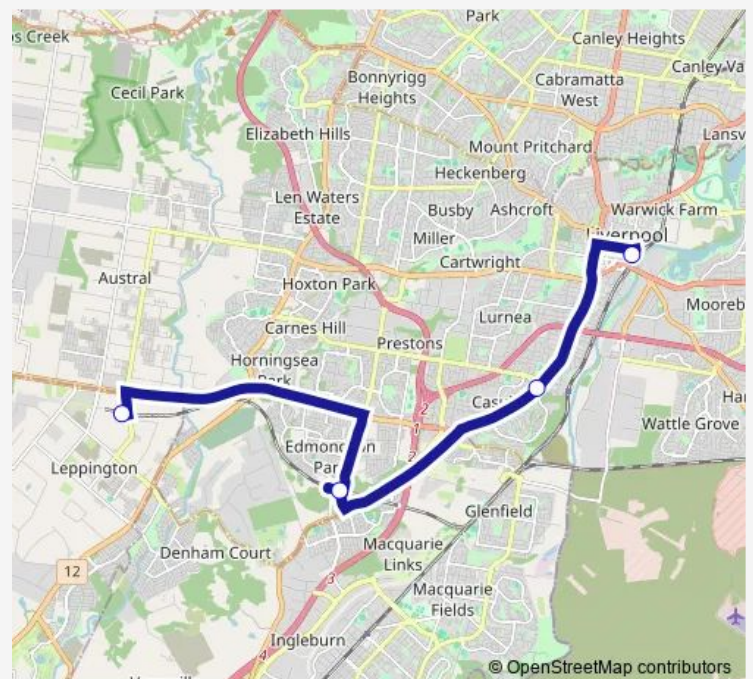

Hume Hwy After Kurrajong Rd

Liverpool Station, Stand G

Route schedule

Leppington Station, Stand A — Liverpool Station, Stand G

Monday	03:00-02:00 ⁺¹
Tuesday	03:00-02:00 ⁺¹
Wednesday	03:00-02:00 ⁺¹
Thursday	03:00-02:00 ⁺¹
Friday	03:00-02:00 ⁺¹
Saturday	03:00-02:00 ⁺¹
Sunday	03:00-02:00 ⁺¹

Route info

Direction: Leppington Station, Stand A

Stops: 4

Trip Duration: 0 hour 30 min

N31 — Liverpool to Leppington (Night Service)

Direction

Liverpool Station, Stand G — Leppington Station, Stand A

4 stops

[Open route schedule](#)

Liverpool Station, Stand G

Hume Hwy After Casula Rd

Edmondson Park Station, Stand A

Leppington Station, Stand A

Route schedule

Liverpool Station, Stand G — Leppington Station, Stand A

Monday	03:30-02:30 ⁺¹
Tuesday	03:30-02:30 ⁺¹
Wednesday	03:30-02:30 ⁺¹
Thursday	03:30-02:30 ⁺¹
Friday	03:30-02:30 ⁺¹
Saturday	03:30-02:30 ⁺¹
Sunday	03:30-02:30 ⁺¹

Route info

Direction: Liverpool Station, Stand G