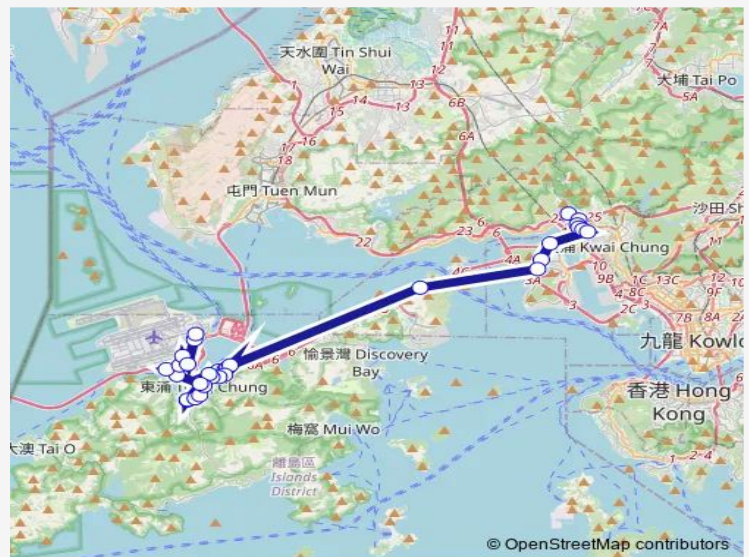

[Ctb] Ching WAH Court, Tsing YI Road West[[Kmb] Ching WAH Court[[Lwb] Ching WAH Court

[Ctb] Lantau Link BUS-BUS Interchange[[Lwb+Ctb] Lantau Link Interchange/
Lantau Link BUS-BUS Interchange[[Lwb] Lantau Link Interchange

[Lwb] YU NGA Court, Ying HEI Road[[Nlb] YU NGA Court

[Lwb] Century Link[[Nlb] Century Link

Route schedule

[Ctb] Tsuen WAN (Discovery Park)[[Kmb] Tsuen WAN (Discovery Park)][[Lwb] Discovery Park][[Lwb] Tsuen WAN (Discovery Park)][[Xb] Tsuen WAN Discovery Park Public Transport Interchange — [Ctb] Airport (Ground Transportation Centre)][[Lwb] Airport (GTC) BUS Terminus

Monday	00:25-04:35
Tuesday	00:25-04:35
Wednesday	00:25-04:35
Thursday	00:25-04:35
Friday	00:25-04:35
Saturday	00:25-04:35
Sunday	00:25-04:35

Route info

Direction: [Ctb] Tsuen WAN (Discovery Park)[[Kmb] Tsuen WAN (Discovery Park)][[Lwb] Discovery Park][[Lwb] Tsuen WAN (Discovery Park)][[Xb] Tsuen WAN Discovery Park Public Transport Interchange

Stops: 31

Trip Duration: 1 hour 21 min

[Ctb] THE Visionary, Ying Tung Road|[Lwb] THE Visionary|[Nlb] THE Visionary (North Bound)

[Lwb] Ying Tung Estate|[Lwb] Ying Tung Estate BUS Terminus|[Nlb] Ying Tung Estate