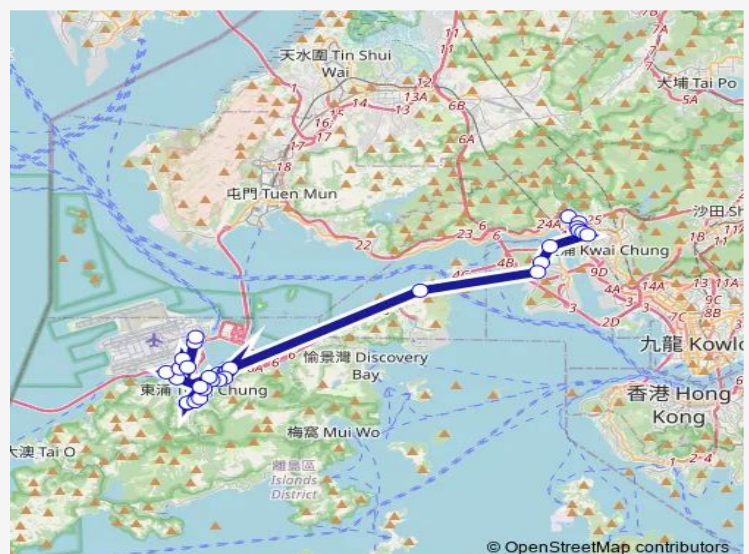

[Lwb] YU NGA Court, Ying HEI Road[[Nlb] YU NGA Court

[Lwb] Century Link[[Nlb] Century Link

Route schedule

[Ctb] Tsuen WAN (Discovery Park)[[Kmb] Tsuen WAN (Discovery Park)][[Lwb] Discovery Park][[Lwb] Tsuen WAN (Discovery Park)][[Xb] Tsuen WAN Discovery Park Public Transport Interchange — [Ctb] Airport (Ground Transportation Centre)][[Lwb] Airport (GTC) BUS Terminus

Monday 00:25-04:35

Tuesday 00:25-04:35

Wednesday 00:25-04:35

Thursday 00:25-04:35

Friday 00:25-04:35

Saturday 00:25-04:35

Sunday 00:25-04:35

Route info

Direction: [Ctb] Tsuen WAN (Discovery Park)[[Kmb] Tsuen WAN (Discovery Park)][[Lwb] Discovery Park][[Lwb] Tsuen WAN (Discovery Park)][[Xb] Tsuen WAN Discovery Park Public Transport Interchange

Stops: 31

Trip Duration: 1 hour 19 min

[Ctb] THE Visionary, Ying Tung Road|[Lwb] THE Visionary|[Nlb] THE Visionary (North Bound)

[Lwb] Ying Tung Estate|[Lwb] Ying Tung Estate BUS Terminus|[Nlb] Ying Tung Estate

[Lwb] Caribbean Coast Phase 2|[Nlb] Caribbean Coast Phase 2