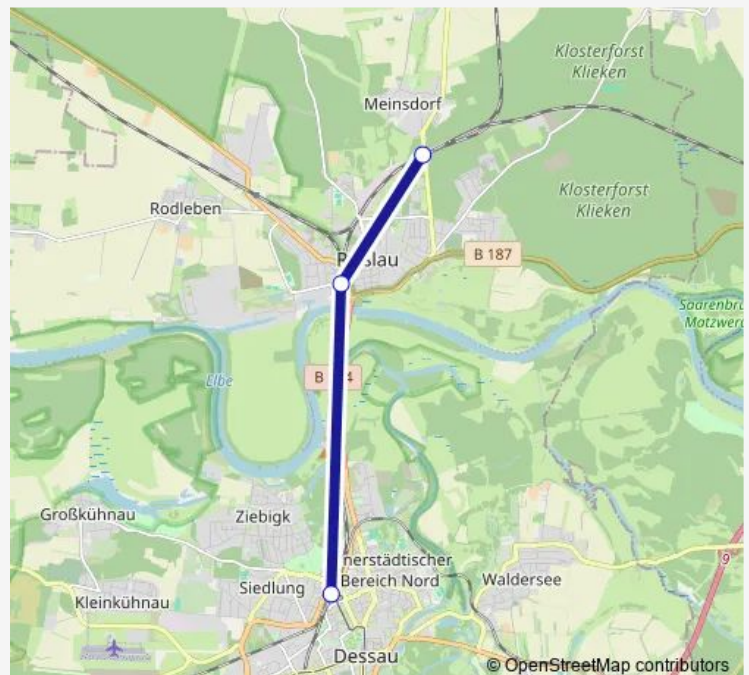

Elster (Elbe)

Jessen (Elster)

Annaburg

Fermerswalde

Falkenberg (Elster)

Route schedule

Lutherstadt Wittenberg Hbf — Falkenberg (Elster)

Monday 22:03

Tuesday 22:03

Wednesday —

Thursday —

Friday —

Saturday —

Sunday —

Route info

Direction: Lutherstadt Wittenberg Hbf

Stops: 8

Trip Duration: 1 hour 43 min

■ RB51 — Bsv Rb51

BusMaps

Direction

Meinsdorf — Dessau Hbf

3 stops

[Open route schedule](#)

Monday 21:26

Tuesday 21:26

Wednesday —

Thursday —

Friday —

Saturday —

Sunday —

Route info