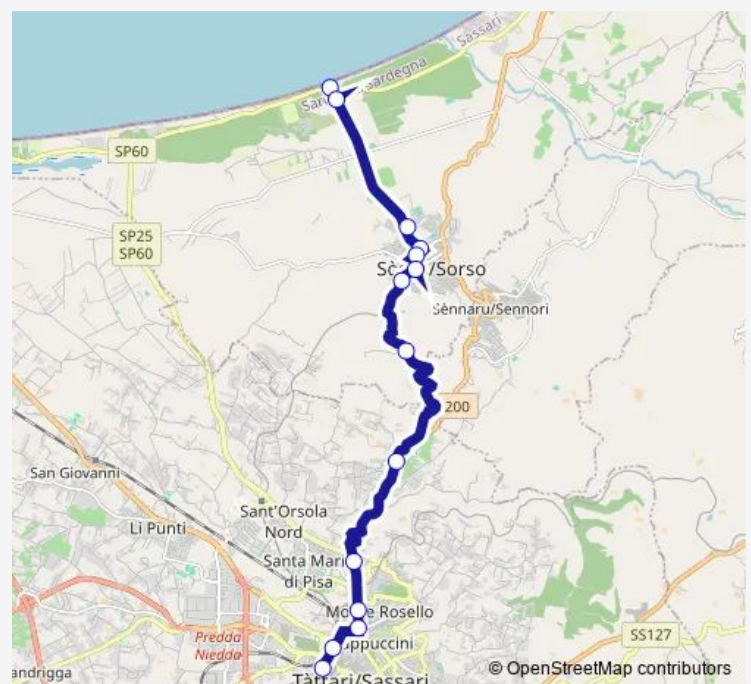

Thursday 06:45-18:35

Friday 06:45-18:35

Saturday 06:45-18:35

Sunday 06:45-18:35

Route info

Direction: Sorso Marina

Stops: 14

Trip Duration: 0 hour 57 min

Direction

Sassari VIA Padre Zirano — Sorso Marina

12 stops

[Open route schedule](#)

Sassari VIA Padre Zirano

Sassari VIA Pascoli 71

Sassari VIA Pirandello 1

SS 200 SAN Camillo

Route schedule

Sassari VIA Padre Zirano — Sorso Marina

Monday 07:50-20:00

Tuesday 07:50-20:00

Wednesday 07:50-20:00

Thursday 07:50-20:00

Friday 07:50-20:00

Saturday 07:50-20:00

Sunday 07:50-20:00

Route info

Direction: Sassari VIA Padre Zirano

Stops: 12

Trip Duration: 0 hour 36 min

Linea 9329 Bus time schedules and route maps are available in an offline PDF at busmaps.com. Use the busmaps.com website to see live bus times, train schedule or subway schedule, and step-by-step directions for all public transit in Sorso