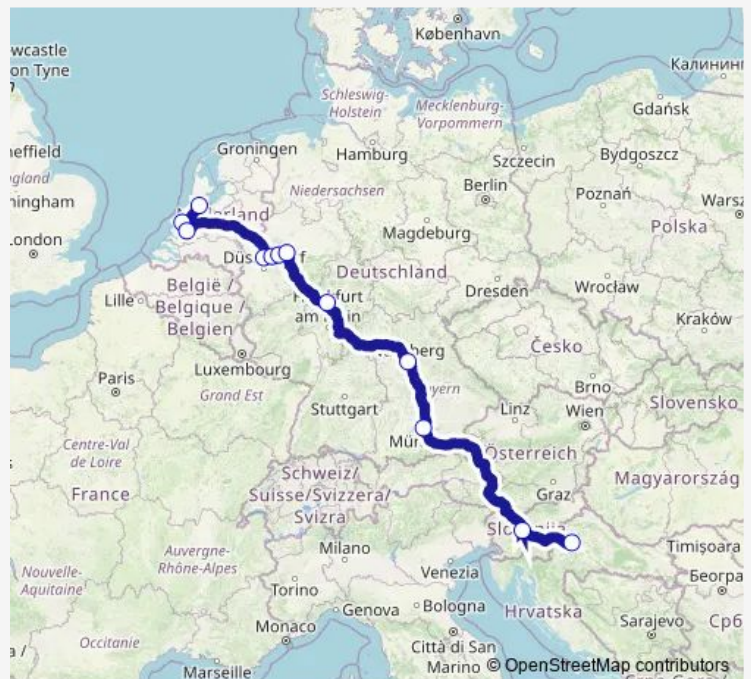

Rotterdam Central Station

Duisburg Hbf

Essen Hbf

Bochum Hbf

Dortmund Hbf

Gießen Mathematikum

Nürnberg Hbf

Zob

Ljubljana bus station

Zagreb (bus station)

Route schedule

Amsterdam Sloterdijk — Zagreb (bus station)

Monday	04:00
Tuesday	04:00
Wednesday	04:00
Thursday	04:00
Friday	04:00
Saturday	04:00
Sunday	04:00

Route info

Direction: Amsterdam Sloterdijk

Stops: 12

Trip Duration: 24 hour 10 min

N885 — Zagreb - Amsterdam

Gießen Mathematikum

Dortmund Hbf

Bochum Hbf

Essen Hbf

Duisburg Hbf

Rotterdam Central Station

The Hague (Central Station)

Amsterdam Sloterdijk