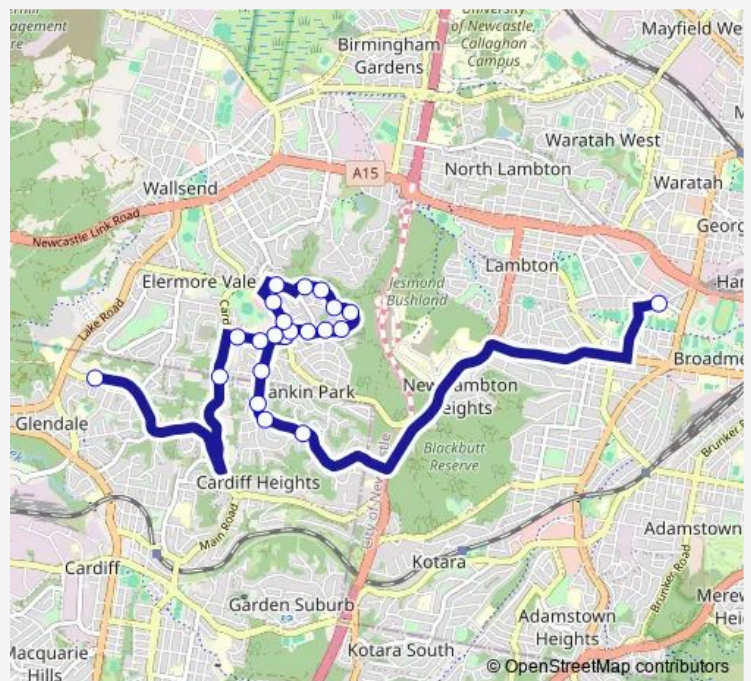

School Bus 6255 Lambton HS to Rankin Park

[Go to website](#)

Direction

Lambton High School, Womboin Rd — Reservoir Rd Opp Newcastle Rudolf Steiner School

22 stops

[Open route schedule](#)

- Lambton High School, Womboin Rd
- Grandview Rd Opp Elbrook Dr
- Grandview Rd Before Clepham St
- Grandview Rd At Grand Valley Way
- Grandview Rd Opp Cranbrook Pde
- Mccaffrey Dr At Spencer St
- Dangerfield Dr Before Isabella Cl
- Dangerfield Dr At Cambronne Pde
- Dangerfield Dr After Cambronne Pde
- Dangerfield Dr At Allenwood Cl
- 68 Dangerfield Dr
- 84 Dangerfield Dr
- 104 Dangerfield Dr
- 118 Dangerfield Dr
- Cambronne Pde Opp Rialto Cl
- Croudace Rd After Garsdale Av
- Croudace Rd Opp Grandview Rd
- Grandview Rd Opp Wallsend South Public School
- Smith Rd Opp Wallsend South Public School
- Smith Rd After Cardiff Rd
- Cardiff Rd At Daintree Cl

Route schedule

Lambton High School, Womboin Rd — Reservoir Rd Opp Newcastle Rudolf Steiner School

Monday	15:20
Tuesday	15:20
Wednesday	15:20
Thursday	15:20
Friday	15:20
Saturday	—
Sunday	—

Route info

Direction: Lambton High School, Womboin Rd

Stops: 22

Trip Duration: 0 hour 24 min

6255 — Lambton HS to Rankin Park

6255 School Bus time schedules and route maps are available in an offline PDF at busmaps.com. Use the busmaps.com website to see live bus times, train schedule or subway schedule, and step-by-step directions for all public transit in Newcastle

The schedule is provided in the local timezone. Times with "(+1)" indicate departures on the next day.

PDF file created on 2025-01-16

2024 BusMaps.com - All Rights Reserved