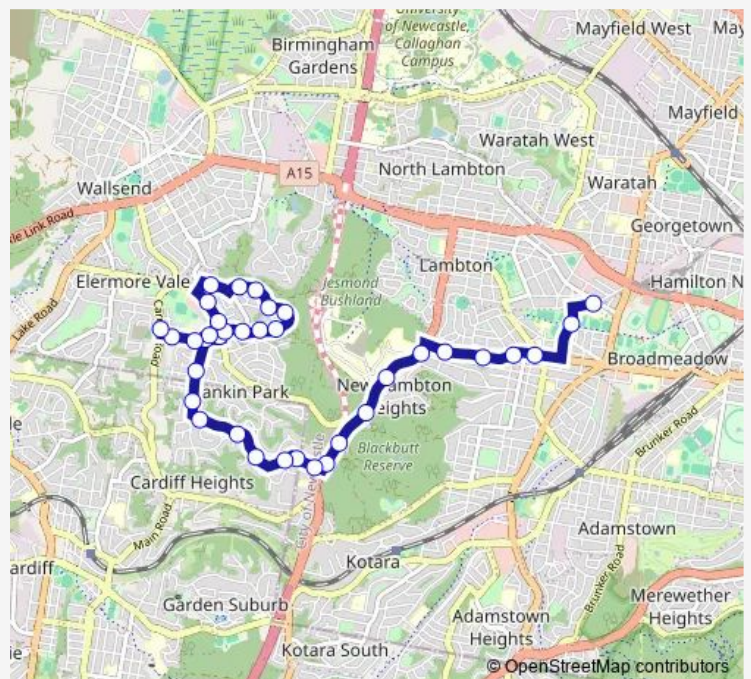

School Bus 6255 Lambton HS to Rankin Park

[Go to website](#)

Direction

Lambton High School, Womboin Rd — Elermore Vale Community Hall, Cardiff Rd

36 stops

[Open route schedule](#)

- Lambton High School, Womboin Rd
- Arthur Edden Oval, Wallarah Rd
- New Lambton Community Centre, Alma Rd
- New Lambton Public School, Rugby Rd
- Russell Rd Opp Baker St
- Russell Rd Before Brett St
- Lookout Rd After Curson Rd
- Lookout Rd Opp Rankin Park Centre
- Lookout Rd Opp Mccaffrey Dr
- 121 Lookout Rd
- Lookout Rd Opp Grandview Rd
- Grandview Rd After Lookout Rd
- Grandview Rd At Marshall St
- 37 Grandview Rd
- Grandview Rd At Mountain View Pde
- Grandview Rd Opp Elbrook Dr
- Grandview Rd Before Clepham St
- Grandview Rd At Grand Valley Way
- Grandview Rd Opp Cranbrook Pde
- Wallsend South Public School, Grandview Rd
- Mccaffrey Dr At Spencer St

Route schedule

Lambton High School, Womboin Rd — Elermore Vale Community Hall, Cardiff Rd

Monday	15:20
Tuesday	15:20
Wednesday	15:20
Thursday	15:20
Friday	15:20
Saturday	—
Sunday	—

Route info

Direction: Lambton High School, Womboin Rd

Stops: 36

Trip Duration: 0 hour 20 min

6255 — Lambton HS to Rankin Park

Dangerfield Dr Before Isabella Cl

Dangerfield Dr At Cambronne Pde

Dangerfield Dr After Cambronne Pde

Dangerfield Dr At Allenwood Cl

68 Dangerfield Dr

84 Dangerfield Dr

104 Dangerfield Dr

118 Dangerfield Dr

Cambronne Pde Opp Rialto Cl

Croudace Rd After Garsdale Av

Croudace Rd Opp Grandview Rd

Grandview Rd Opp Wallsend South Public School

Smith Rd Opp Wallsend South Public School