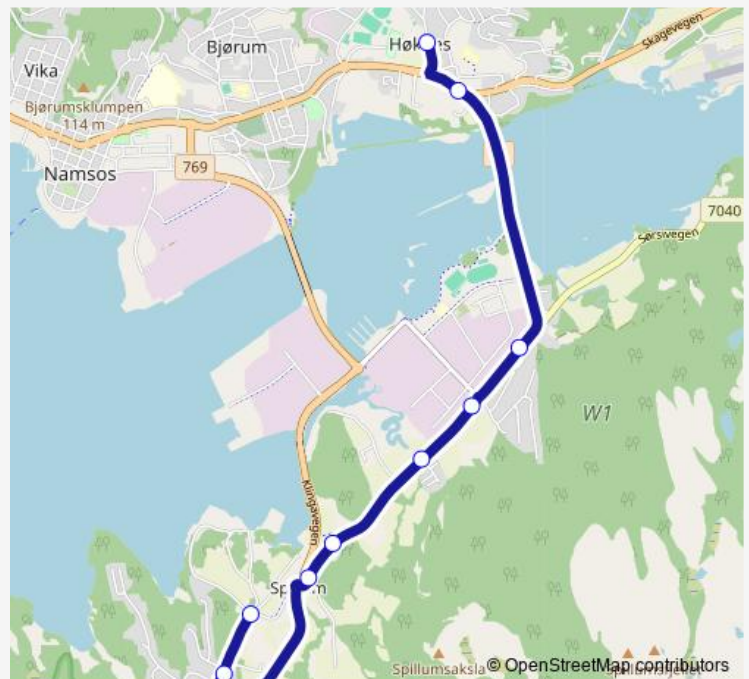

Strømhylla

Vik

Myra

Strand

Sandmo

Route schedule

Høknes barneskole — Sandmo

Monday —

Tuesday —

Wednesday —

Thursday —

Friday 12:10

Saturday —

Sunday —

Route info

Direction: Høknes barneskole

Stops: 15

Trip Duration: 0 hour 22 min

7809 — Svea - Høknes

Direction

Sandmo — Prix Østbyen

22 stops

[Open route schedule](#)

Sandmo

Strand

Myra

Vik

Strømhylla

Furnes

Lauvhammerhaugen

Lauvhammer

Industrivegen