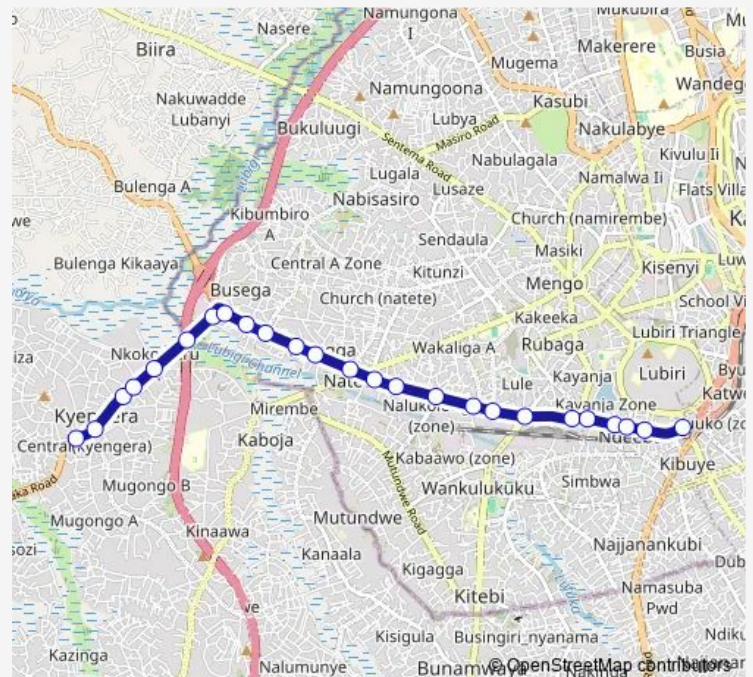

Kabuusu

Petro City (Nabunya - Ndeeba)

Dtb Banks Ndeeba

Route schedule

Kyengera Market — Gapco Petro Station (Ndeeba)

Monday 06:30-19:00

Tuesday 06:30-19:00

Wednesday 06:30-19:00

Thursday 06:30-19:00

Friday 06:30-19:00

Saturday 06:30-19:00

Sunday 06:30-19:00

Route info

Direction: Kyengera Market

Stops: 25

Trip Duration: 1 hour 1 min

■ IC183 — Kibuye Market Stage-Kyengera

Ndeeba Banks

Nateete - Kobil Petro Station

Total Petro Station - Ndeeba Banks

Gapco Petro Station (Ndeeba)

Direction

Gapco Petro Station (Ndeeba) — Kyengera Taxi Park

24 stops

Kyengera Taxi Park

Route schedule

Gapco Petro Station (Ndeeba) — Kyengera Taxi Park

Monday 06:30-19:00

Tuesday 06:30-19:00

Wednesday 06:30-19:00

Thursday 06:30-19:00

Friday 06:30-19:00