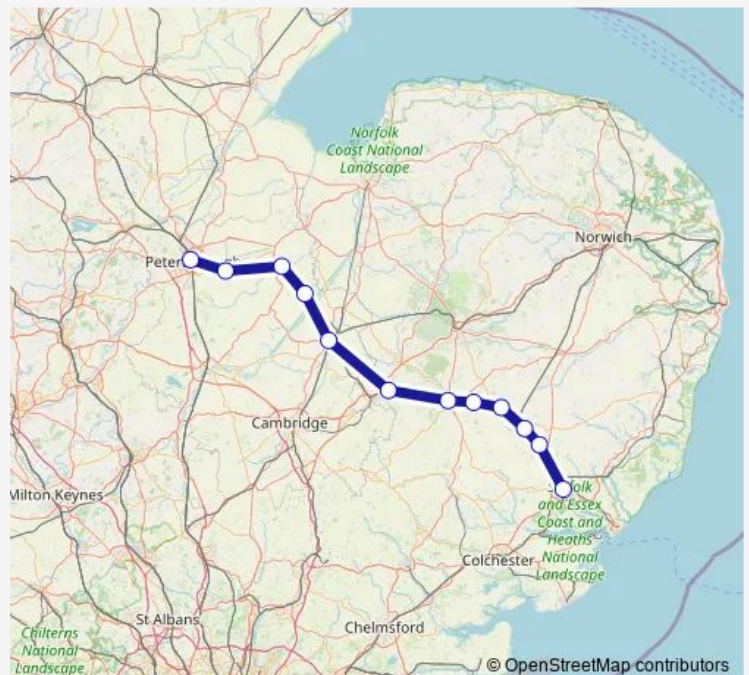

Rail Le:Ips->Pbo LE train service from IPS to Pbo

[Go to website](#)

Direction

Ipswich — Peterborough

12 stops

[Open route schedule](#)

Ipswich

Needham Market

Stowmarket

Elmswell

Thurston

Bury St Edmunds

Kennett

Ely

Manea

March

Whittlesea

Peterborough

Route schedule

Ipswich — Peterborough

Monday 08:01-20:01

Tuesday 08:01-20:01

Wednesday 08:01-20:01

Thursday 08:01-20:01

Friday 08:01-20:01

Saturday 07:58-20:01

Sunday 07:55-17:55

Route info

Direction: Ipswich

Stops: 12

Trip Duration: 1 hour 58 min

■ Le:Ips->Pbo — LE train service from IPS to Pbo