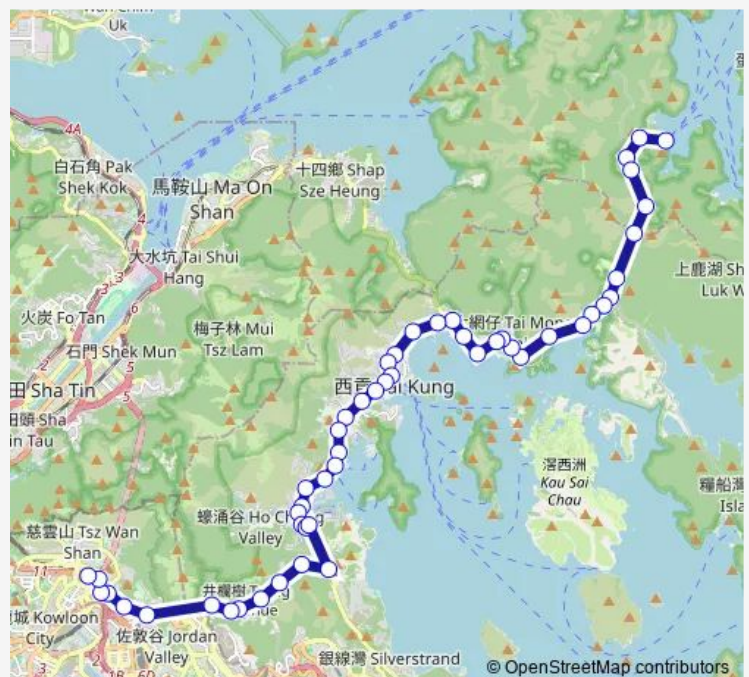

### Route schedule

[Kmb+Ctb] Diamond Hill Station BUS Terminus/<Br>Diamond Hill Station[[Kmb] Diamond Hill Station BUS Terminus — [Kmb] Wong Shek Pier BUS Terminus

Monday —

Tuesday —

Wednesday —

Thursday —

### Route info

Direction: [Kmb+Ctb] Diamond Hill Station BUS Terminus/<Br>Diamond Hill Station[[Kmb] Diamond Hill Station BUS Terminus

Stops: 52

Trip Duration: 1 hour 15 min

96R — Diamond Hill Station - Wong Shek Pier