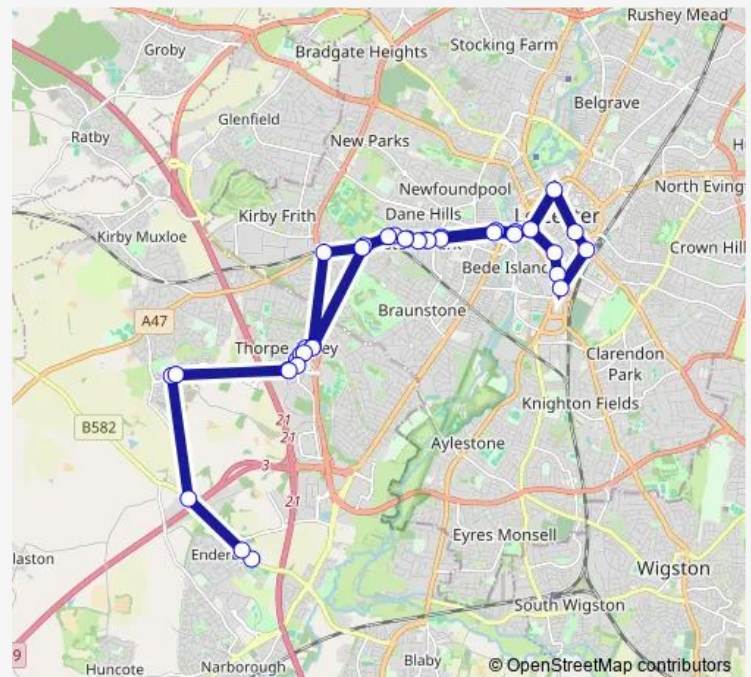

Tower Street

Nelson Mandela Park

Station Street

Route schedule

Kirk Lane — Primary School

Monday 05:20-22:50

Tuesday 05:20-22:50

Wednesday 05:20-22:50

Thursday 05:20-22:50

Friday 05:20-22:50

Saturday 05:20-22:50

Sunday 07:20-22:50

Route info

Direction: Kirk Lane

Stops: 38

Trip Duration: 1 hour 10 min

■ ND

Charles Street

St Margaret's Bus Station

St Nicholas Circle

West Bridge

Tudor Road

Mostyn Street

Frampton Avenue