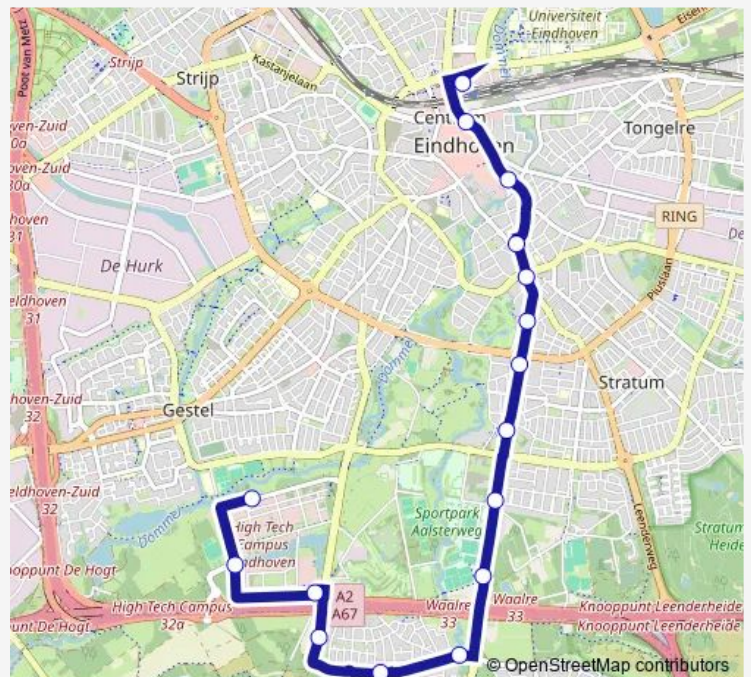

Aalst, Burgemeester Mollaan

Aalst, Spirealaan

Aalst, Dirck van Hornelaan

Eindhoven, HTC/Heide

Eindhoven, HTC/Vijver

Eindhoven, HTC/Dommeldal

Route schedule

Eindhoven, Station — Eindhoven, HTC/Dommeldal

Monday 12:55-19:38

Tuesday 12:55-19:38

Wednesday 12:55-19:38

Thursday 12:55-19:38

Friday 12:55-19:38

Saturday —

Sunday —

Route info

Direction: Eindhoven, Station

Stops: 16

Trip Duration: 0 hour 27 min

408 — High Tech Campus - Eindhoven Station

Direction

Eindhoven, HTC/Dommeldal — Eindhoven, Station

17 stops

[Open route schedule](#)