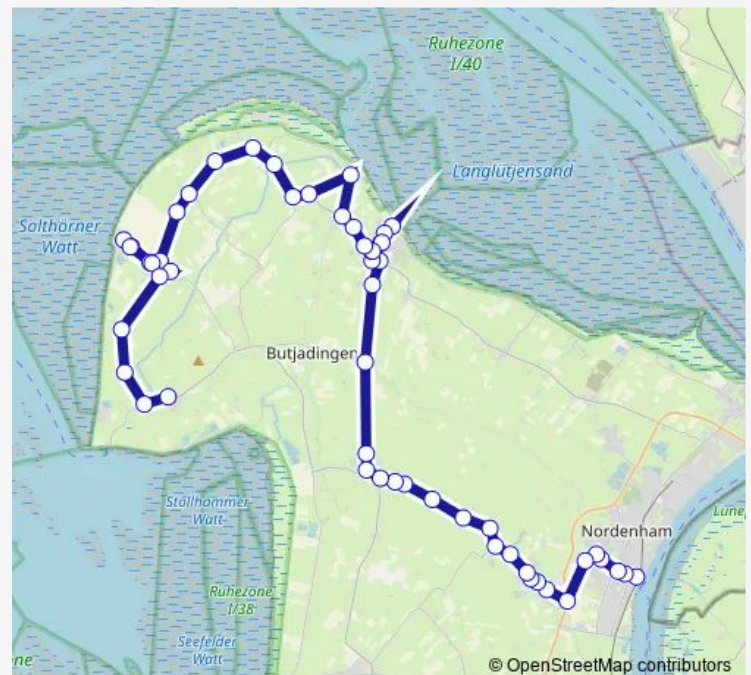

### Route schedule

Eckwarden Ort — Nordenham Bahnhof

Monday 06:21-14:30

Tuesday 06:21-14:30

Wednesday 06:21-14:30

Thursday 06:21-14:30

Friday 06:21-14:30

Saturday —

### Route info

Direction: Eckwarden Ort

Stops: 51

Trip Duration: 1 hour 5 min

Burhave Rathaus

Burhave Tobenweg

Burhave Strand

Burhave Jadestraße