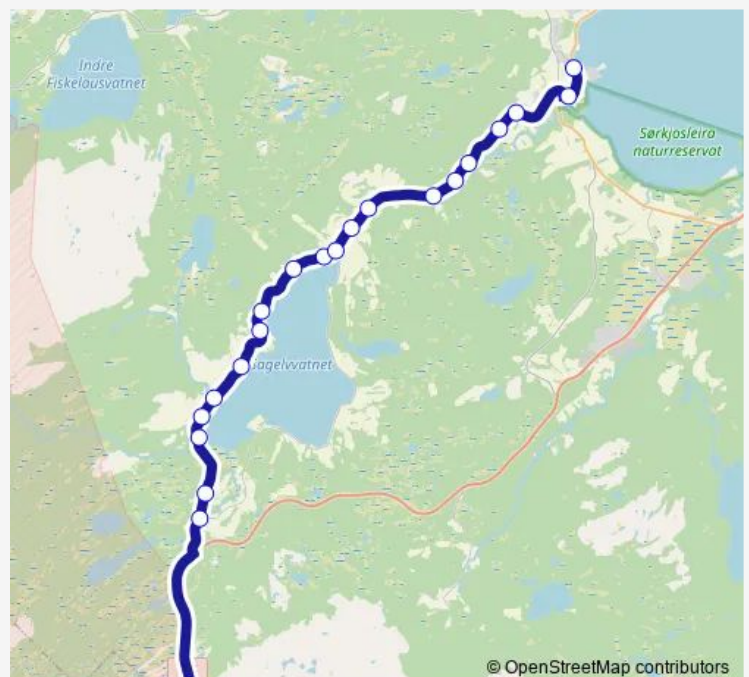

Friday 06:40-12:50

Saturday —

Sunday —

Route info

Direction: Heia

Stops: 21

Trip Duration: 0 hour 19 min

■ 408 — Storsteinnes-Storb-Øverli-Nymo

BusMaps

Direction

Storsteinnes nord — Heia

22 stops

[Open route schedule](#)

Storsteinnes nord

Storsteinnes

Storsteinnes Svingen