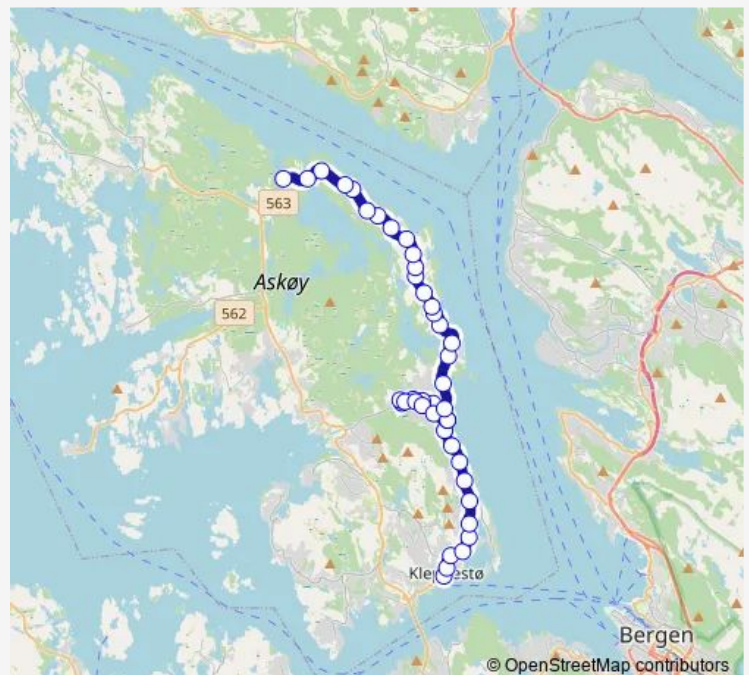

Local Bus Service 408 Hanevik - Ask - Kleppestø terminal

[Go to website](#)

Direction

Hanevik — Kleppestø terminal

33 stops

[Open route schedule](#)

Hanevik

Sæterstøl

Lærdal

Vikøren

Solviken

Lille Brevik nord

Lille Brevik

Bakkeland

Kirkevik

Asketoppen

Ask Florida

Hop skole

Hop Askøy aldershjem

Ellingsen gartneri

Hop vgs.

Strømsnes

Strømsneshøyden

Furuly

Skogvik

Nordre Erdal

Erdal skole

Route schedule

Hanevik — Kleppestø terminal

Monday 05:25-21:45

Tuesday 05:25-21:45

Wednesday 05:25-21:45

Thursday 05:25-21:45

Friday 05:25-21:45

Saturday 09:05-22:45

Sunday 09:15-21:45

Route info

Direction: Hanevik

Stops: 33

Trip Duration: 0 hour 30 min

■ 408 — Hanevik - Ask - Kleppestø terminal