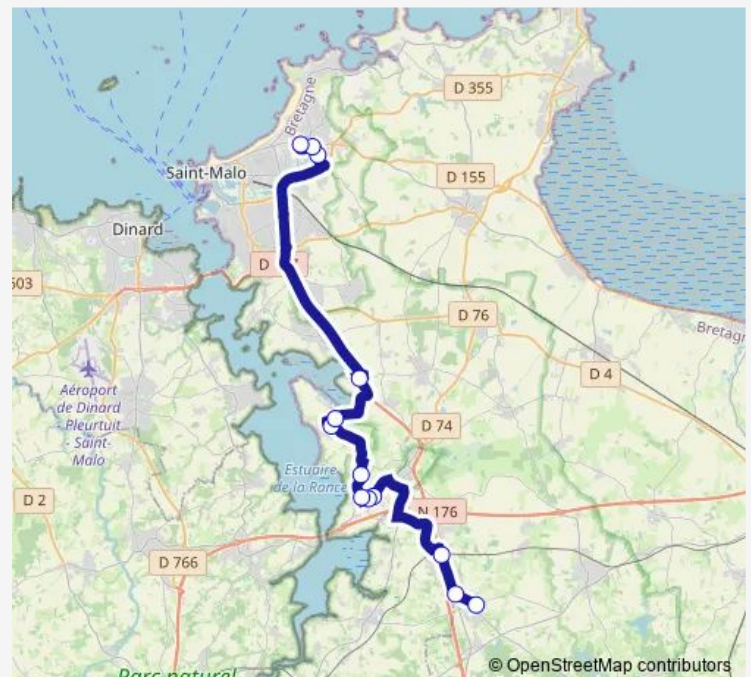

## Route schedule

Miniac Centre — Choisy

Monday 07:00

Tuesday 07:00

Wednesday 07:00

Thursday 07:00

Friday 07:00

Saturday —

## Route info

Direction: Miniac Centre

Stops: 13

Trip Duration: 0 hour 46 min

408 Bus time schedules and route maps are available in an offline PDF at [busmaps.com](https://busmaps.com). Use the [busmaps.com](https://busmaps.com) website to see live bus times, train schedule or subway schedule, and step-by-step directions for all public transit in La Ville-es-Nonais