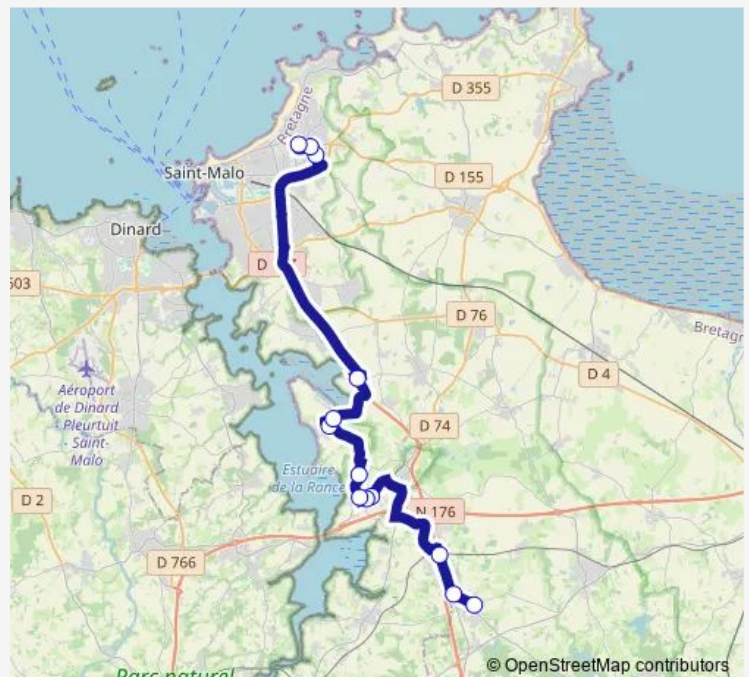

## Route schedule

Miniac Centre — Choisy

Monday 07:00

Tuesday 07:00

Wednesday 07:00

Thursday 07:00

Friday 07:00

Saturday —

## Route info

Direction: Miniac Centre

Stops: 13

Trip Duration: 0 hour 46 min

408 Bus time schedules and route maps are available in an offline PDF at [busmaps.com](https://busmaps.com). Use the [busmaps.com](https://busmaps.com) website to see live bus times, train schedule or subway schedule, and step-by-step directions for all public transit in La Ville-es-Nonais