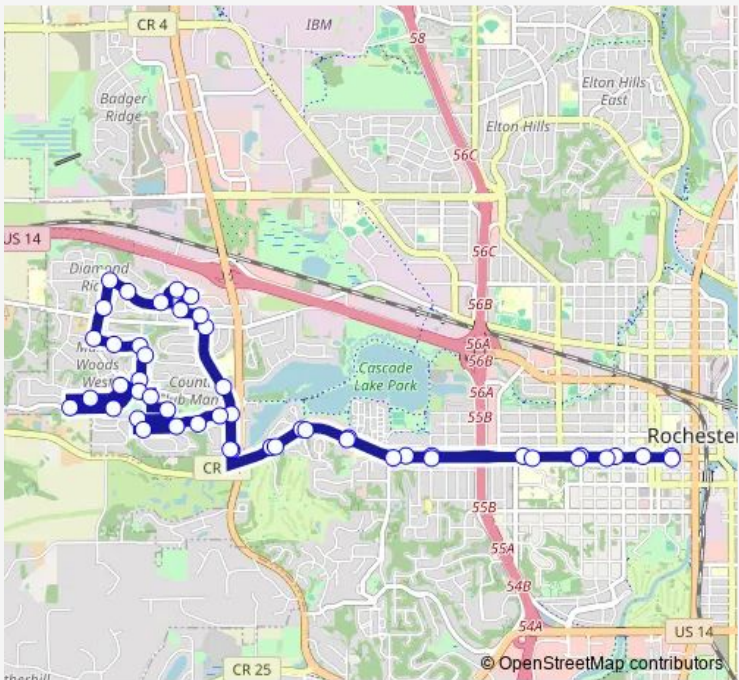

Direction
 Downtown Transit CTR C — Downtown Transit CTR G
 49 stops
[Open route schedule](#)

- Downtown Transit CTR C
- 2 ST SW AND 4 AVE Sw
- 2 ST SW AND 7 AVE Sw
- 2 ST SW AND 9 AVE Sw
- 2 ST SW AT ST Marys Hospital
- 2 ST SW AND 20 AVE Sw
- 2 ST AND E OF 23 AVE Sw
- 2 ST SW AT Fire STA 3
- 2 ST SW AND Avalon CV CT Nw
- Cntry C RD AND Avalon CV CT Nw
- 36 AVE NW AND 1 ST Nw
- 36 AVE NW AND 2 ST Nw
- 36 AVE NW AND 3 PL Nw
- 7 ST NW AND 36 AVE Nw
- 8 1/2 ST NW AND 37 AVE Nw
- 37 AVE NW AND 8 ST Nw
- 37 AVE NW AND 9 ST Nw
- 9 ST NW AT Cascade Apts
- VLY DR AND W OF 41 AVE Nw
- VLY DR NW AND 44 AVE Nw
- VLY DR NW AND 10 ST Nw

Route schedule
 Downtown Transit CTR C — Downtown Transit CTR G

Monday	09:17-18:16
Tuesday	09:17-18:16
Wednesday	09:17-18:16
Thursday	09:17-18:16
Friday	09:17-18:16
Saturday	—
Sunday	—

Route info
 Direction: Downtown Transit CTR C
 Stops: 49
 Trip Duration: 0 hour 41 min

MNR WDS DR NW AND 2 ST Nw

2 ST NW AND 37 AVE Nw

36 AVE NW AND 1 ST Nw

Cntry C RD AND Avalon CV CT Nw

2 ST AND Wimbledon HLS DR Sw

2 ST SW AT Fire STA 3

2 ST SW AND 23 AVE Sw

2 ST SW AND 20 AVE Sw

2 ST SW AT ST Marys Hospital

2 ST SW AND 9 AVE Sw

2 ST SW AND 7 AVE Sw

Downtown Transit CTR G

Direction

Downtown Transit CTR C — Downtown Transit CTR D

49 stops

[Open route schedule](#)