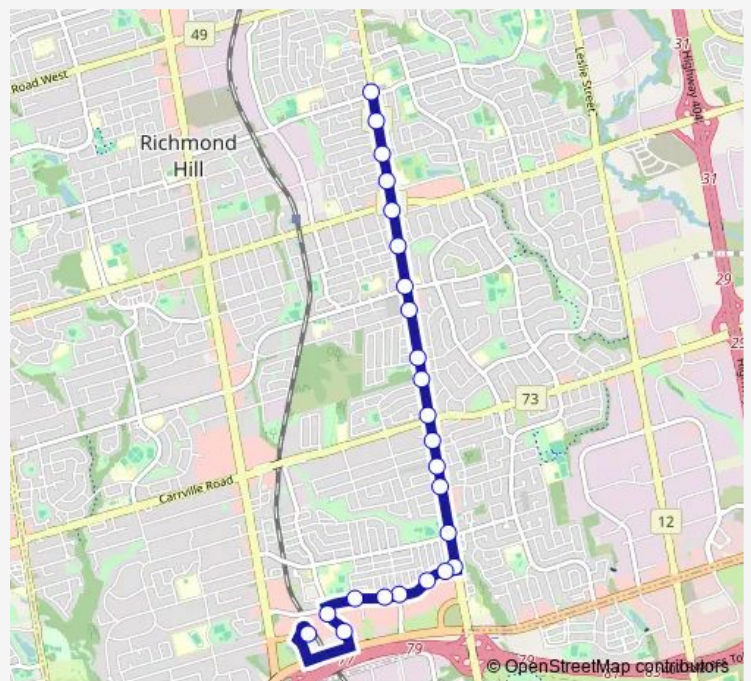

Bus 408 OUR Lady Queen OF THE World Ss

[Go to website](#)

**Direction**

Bayview AV / Crosby Av — Richmond Hill Centre Platform 7

24 stops

[Open route schedule](#)

Bayview AV / Crosby Av

Bayview AV / Cartier Cres

High Tech RD / Silver Linden Dr

High Tech RD / Ferris St

High Tech RD / Nahanni Dr

Route schedule

Bayview AV / Crosby Av — Richmond Hill Centre Platform 7

Monday 14:30

Tuesday 14:30

Wednesday 14:30

Thursday 14:30

Friday 14:30

Saturday —

Sunday —

Route info

Direction: Bayview AV / Crosby Av

Stops: 24

Trip Duration: 0 hour 22 min

408 — OUR Lady Queen OF THE World Ss

RED Maple RD / High Tech Rd

RED Maple RD Stop # 5299

Richmond Hill Centre Platform 7

408 Bus time schedules and route maps are available in an offline PDF at [busmaps.com](https://busmaps.com). Use the [busmaps.com](https://busmaps.com) website to see live bus times, train schedule or subway schedule, and step-by-step directions for all public transit in Toronto