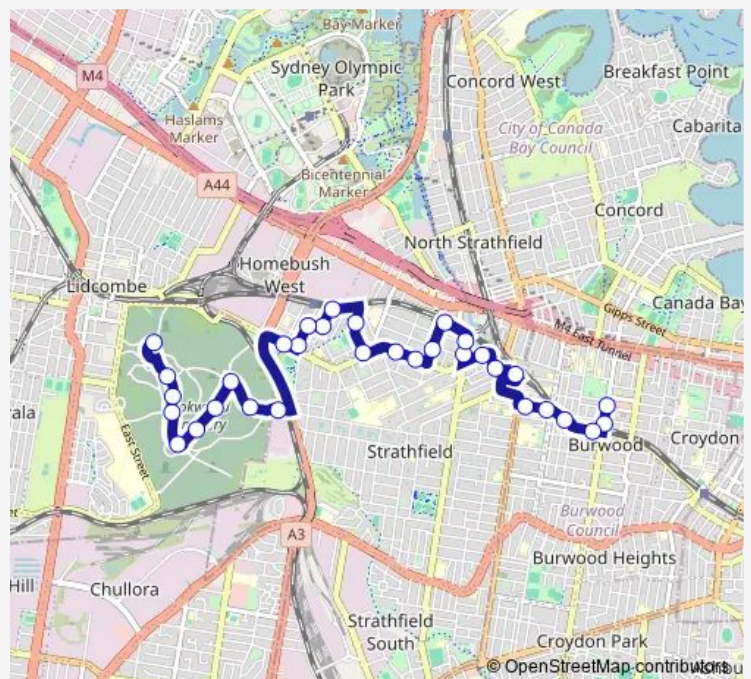

Broughton Rd After Meredith St

Bates St At Arthur St

Strathfield Community Centre, Bates St

The Crescent After Kessell Av

Hampstead Rd Opp Exeter Rd

Henley Rd At Exeter Rd

Henley Rd At Arthur St

Route schedule

Westfield Burwood, Burwood Rd — Rookwood Cemetery, St Michael The Archangel Chapel

Monday 08:45-15:00

Tuesday 09:00-15:00

Wednesday 09:00-15:00

Thursday 09:00-15:00

Friday 09:00-15:00

Saturday 08:45-14:45

Sunday 08:45-14:45

Route info

Direction: Westfield Burwood, Burwood Rd

Stops: 32

Trip Duration: 0 hour 40 min

408 — Burwood to Rookwood Cemetery via Flemington **BusMaps**

Arthur St Opp Hornsey Rd

Weeroona Rd After Centenary Dr

Direction: Rookwood Cemetery, St Michael The Archangel
Chapel

Stops: 29

Trip Duration: 0 hour 41 min

Beresford Rd Before Elva St

Strathfield Station, Albert Rd, Stand H

The Boulevarde At Morwick St

Morwick St At Wentworth Rd