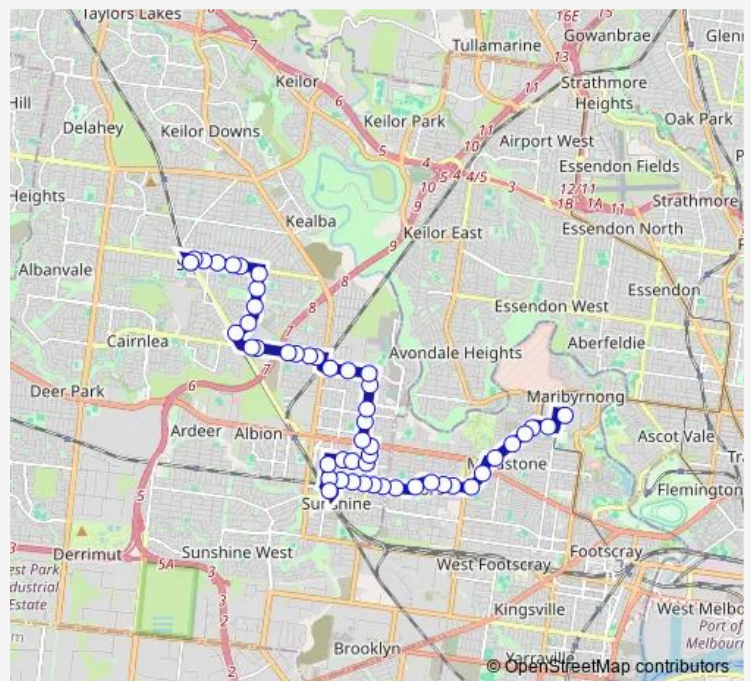

## Direction

St Albans Station/St Albans Rd (St Albans) — Highpoint SC/Rosamond Rd (Maribyrnong)

51 stops

[Open route schedule](#)

- St Albans Station/St Albans Rd (St Albans)
- Errington Reserve/Main Rd East (St Albans)
- St Albans Secondary College/Main Rd East (St Albans)
- Lester Ave/Main Rd East (St Albans)
- Leonard Ave/Main Rd East (St Albans)
- Errington Rd/Main Rd East (St Albans)
- Ravenna St/Novara Pde (St Albans)
- Larisa Rd/Novara Pde (St Albans)
- Pine St/Mulhall Dr (St Albans)
- Jackson School/Mulhall Dr (St Albans)
- Ginifer Station/Mulhall Dr (St Albans)
- Ironbark St/Furlong Rd (St Albans)
- Sunshine Hospital/Furlong Rd (St Albans)
- Meadowbank Dr/Furlong Rd (Sunshine North)
- Albion North Primary School/Furlong Rd (Sunshine North)
- Cooke Ave/Furlong Rd (Sunshine North)
- Mansfield Ave/Furlong Rd (Sunshine North)
- Berry St/Berkshire Rd (Sunshine North)
- Westmoreland Rd/Berkshire Rd (Sunshine North)
- Simpson St/Berkshire Rd (Sunshine North)
- Ball St/Northumberland Rd (Sunshine North)

## Route schedule

St Albans Station/St Albans Rd (St Albans) — Highpoint SC/Rosamond Rd (Maribyrnong)

Monday	05:49-20:19
Tuesday	05:49-20:19
Wednesday	05:49-20:19
Thursday	05:49-20:19
Friday	05:49-20:19
Saturday	07:25-20:36
Sunday	07:25-21:11

## Route info

Direction: St Albans Station/St Albans Rd (St Albans)

Stops: 51

Trip Duration: 0 hour 49 min

408 — Highpoint SC - St Albans Station

Northumberland Road Reserve/Northumberland Rd (Sunshine North)

Osbert St/Cornwall Rd (Sunshine)

Hertford Rd/Cornwall Rd (Sunshine)

Rawson Ave/Hertford Rd (Sunshine)

Neil St/Hertford Rd (Sunshine)

Sunshine Plaza SC/Hampshire Rd (Sunshine)

Sunshine Station/Dickson St (Sunshine)