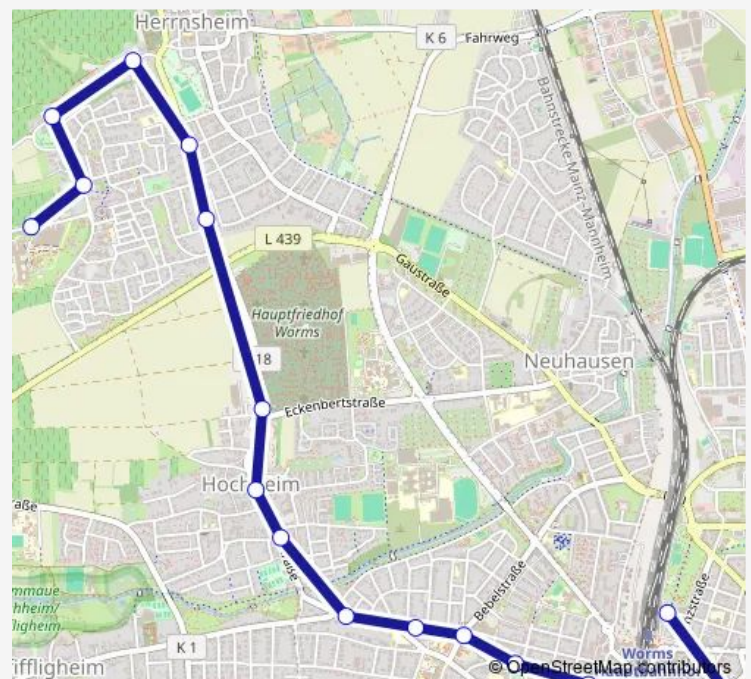

Worms, Westendschule

Worms, Hochschule Nord

Worms, Karlsplatz

Worms, Burkhardstraße

Worms, Adenauerring

Worms, Hauptbahnhof

Route schedule

Herrnsheim, Klinikum Worms — Worms, Hauptbahnhof

Monday 04:43-22:36

Tuesday 04:43-22:36

Wednesday 04:43-22:36

Thursday 04:43-22:36

Friday 04:43-00:36⁺¹

Saturday 05:36-00:36⁺¹

Sunday 06:36-22:36

Route info

Direction: Herrnsheim, Klinikum Worms

Stops: 16

Trip Duration: 0 hour 19 min

408

BusMaps

Direction

Worms, Hauptbahnhof — Herrnsheim, Klinikum Worms

18 stops

Thursday 05:28-23:02

Friday 05:28-01:02⁺¹

Saturday 06:02-01:02⁺¹

Sunday 06:02-23:02

Route info

Direction: Worms, Hauptbahnhof

Stops: 18

Trip Duration: 0 hour 22 min