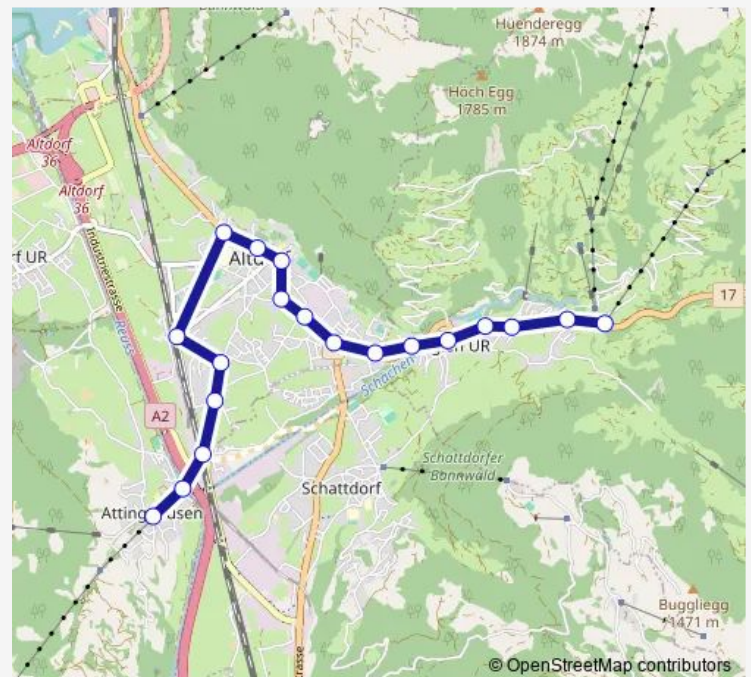

Direction

Attinghausen, Seilbahn — Brügg (Bürglen Ur)

19 stops

[Open route schedule](#)

Attinghausen, Seilbahn

Attinghausen, Wehrheim

Altdorf UR, Ruberst/Neuland

Altdorf UR, Steinmattstrasse

Attinghausen, Seilbahn — Brügg (Bürglen Ur)

Monday 19:29

Tuesday 19:29

Wednesday 19:29

Thursday 19:29

Friday 19:29

Saturday —

Sunday —

Route info

Direction: Attinghausen, Seilbahn

Stops: 19

Trip Duration: 0 hour 26 min

408 — B 408

Direction

Brügg (Bürglen Ur) — Attinghausen, Seilbahn

21 stops

Monday 05:59

Tuesday 05:59

Wednesday 05:59

Thursday 05:59

Friday 05:59

Saturday —

Sunday —

Route info