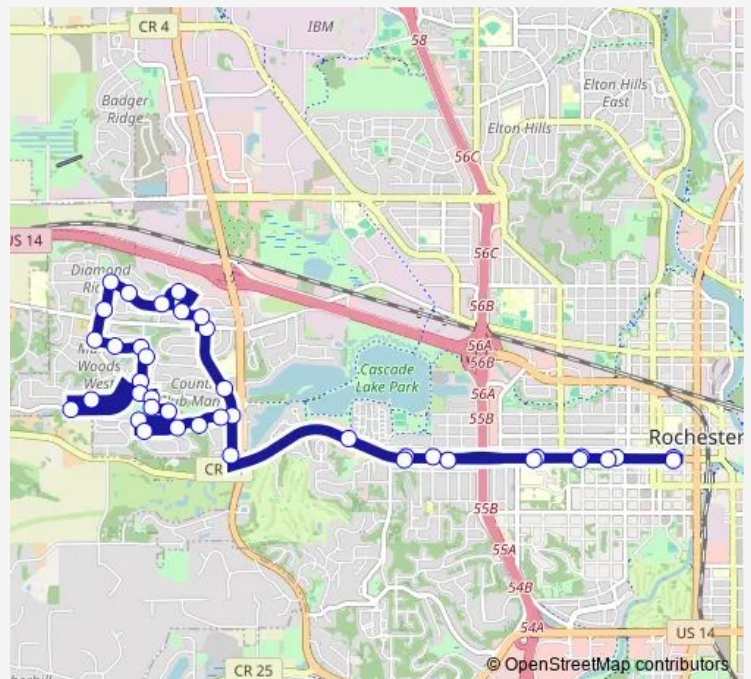

5th Street Northwest and Manor Park Drive Northwest

5th Street Northwest and 45th Avenue Northwest

### Route schedule

Downtown Transit Center Station C — Downtown Transit Center Station D

Monday	05:00-18:16
Tuesday	05:00-18:16
Wednesday	05:00-18:16
Thursday	05:00-18:16
Friday	05:00-18:16
Saturday	—
Sunday	—

### Route info

Direction: Downtown Transit Center Station C

Stops: 40

Trip Duration: 0 hour 41 min

408 — Route 408

5th Street Northwest and 43rd Avenue Northwest

43rd Avenue Northwest and 5th Street Northwest

42nd Avenue Northwest and 2nd Place Northwest

Along 2nd Plain Northwest and East of 42nd Avenue Northwest

2nd Street Northwest and Manor View Drive Northwest

Along Manor Woods Drive Northwest and West of Manor View Drive Northwest