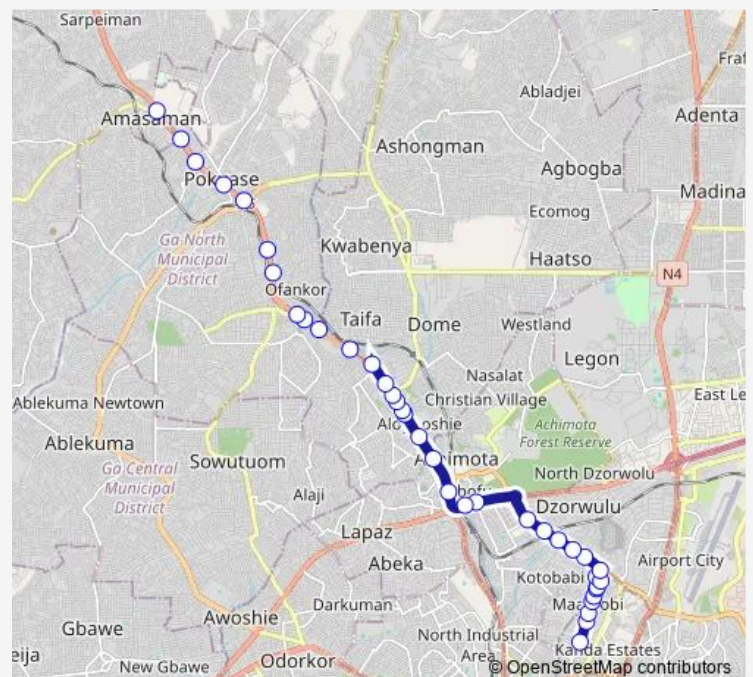

Ebony

Dzorwulu Junction

Abelenkpe Junction

Abofu

Achimota Overhead

Achimota Old Station

Neoplan

ABC Junction

Mile 7

### Route schedule

Nima Station — Amasaman

Monday 06:00

Tuesday 06:00

Wednesday 06:00

Thursday 06:00

Friday 06:00

Saturday 06:00

### Route info

Direction: Nima Station

Stops: 37

Trip Duration: 1 hour 26 min

408 — Pokuase Amasaman ↔ Nima Overhead

Best Point

Achimota Mall

St. Johns