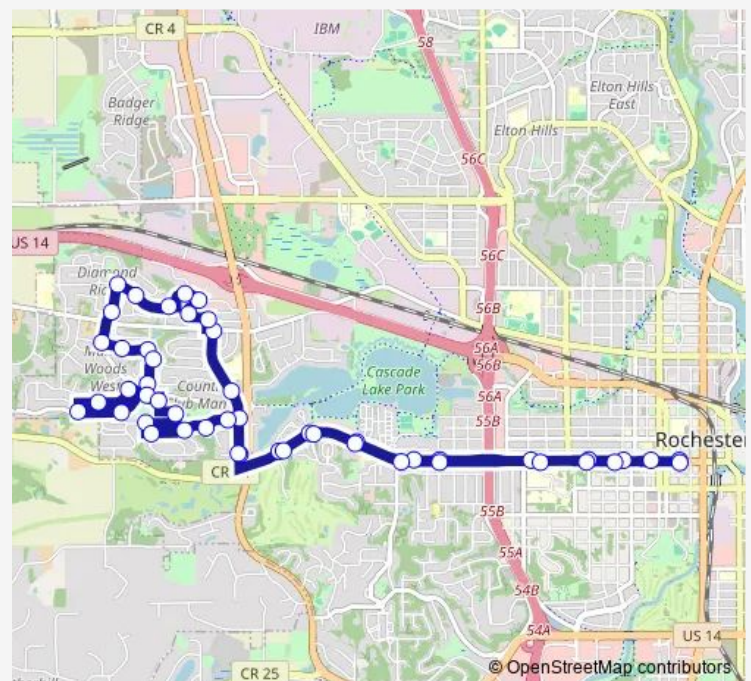

2 ST SW AT ST Marys Hospital

2 ST SW AND 20 AVE Sw

2 ST AND E OF 23 AVE Sw

2 ST SW AT Fire STA 3

2 ST SW AND Avalon CV CT Nw

Cntry C RD AND Avalon CV CT Nw

36 AVE NW AND 1 ST Nw

36 AVE NW AND 2 ST Nw

Saturday —

Sunday —

Route info

Direction: Downtown Transit CTR C

Stops: 49

Trip Duration: 0 hour 41 min

46 AVE NW AND 8 ST Nw

5 ST NW AND MNR PK DR Nw

5 ST NW AND 45 AVE Nw

5 ST NW AND 43 AVE Nw

43 AVE NW AND 5 ST Nw

4 PL NW AND 43 AVE Nw

MNR PK DR NW AND 43 AVE Nw

4 ST NW AND MNR PK DR Nw

4 ST NW AND West OF 45 AVE Nw

49 AVE NW AND 3 ST Nw

36 AVE NW AND 1 ST Nw

Cntry C RD AND Avalon CV CT Nw

2 ST AND Wimbledon HLS DR Sw

2 ST SW AT Fire STA 3

2 ST SW AND 23 AVE Sw

2 ST SW AND 20 AVE Sw

2 ST SW AT ST Marys Hospital

2 ST SW AND 9 AVE Sw