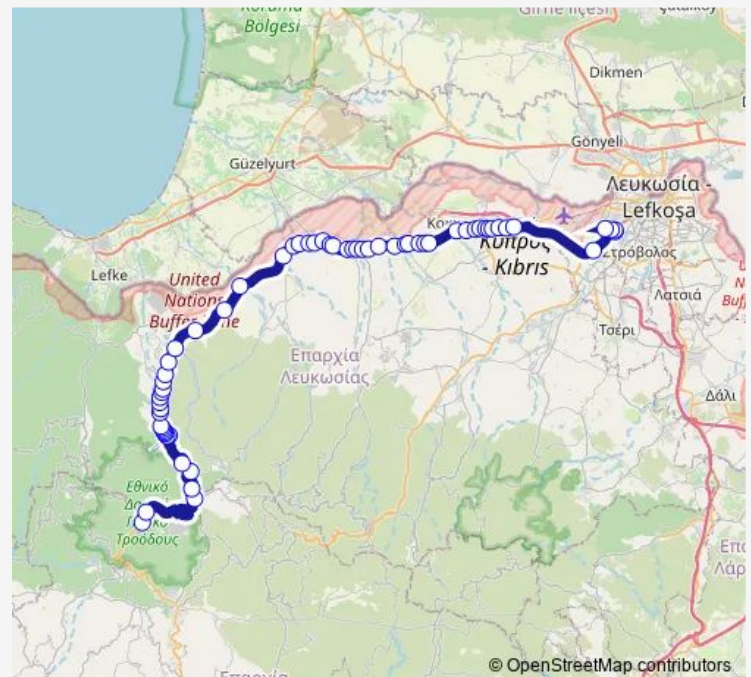

### Route schedule

Troodos Square — Makario Stadium Bus Station

|           |             |
|-----------|-------------|
| Monday    | —           |
| Tuesday   | —           |
| Wednesday | —           |
| Thursday  | —           |
| Friday    | —           |
| Saturday  | 10:00-16:00 |
| Sunday    | 10:00-16:00 |

### Route info

Direction: Troodos Square

Stops: 61

Trip Duration: 1 hour 25 min

408 — Troodos - Kakopetria

Markos Drakos Military Camp 2

Distrato Ag. Theodorou 2

Mitropolitiki Chrysanthou Sarigianni - Atsas 2