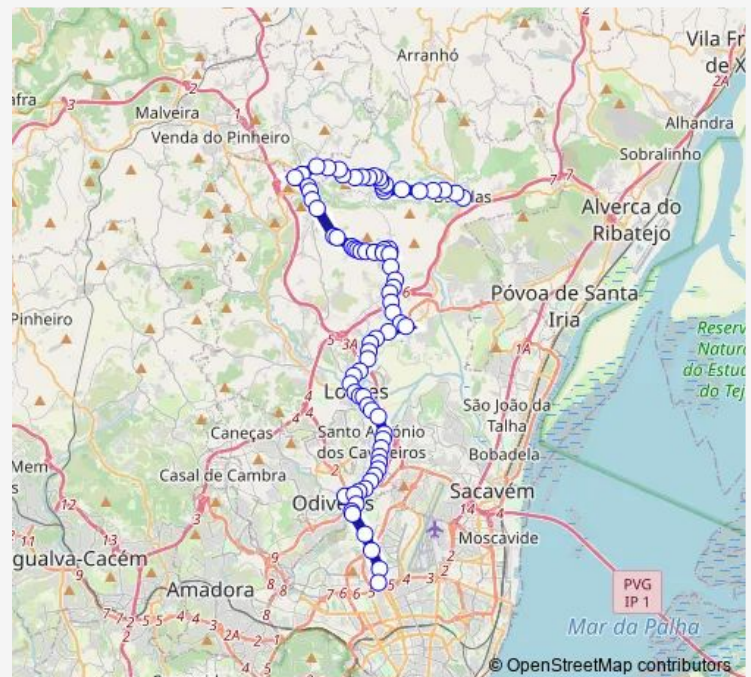

Bus 335 - Bucelas - Lisboa (Campo Grande)

[Go to website](#)

Direction

Bucelas — Lisboa (Campo Grande)

81 stops

[Open route schedule](#)

Bucelas

Bucelas (X) Sobral

Bucelas (Casaræo)

EN 116 (F brica)

EN 116 (Restaurante)

Freixial (X) Avi rio

Freixial (Bombas)

Freixial (X) Ribas

Freixial (Centro)

Freixial (X) R Alves Redol

Qta Bela Vista

Chamboeira (R Rep£blica 8)

Chamboeira (R Rep£blica 30)

Chamboeira (R Rep£blica 35)

Chamboeira (R Rep£blica 49)

Chamboeira (R Rep£blica) (X) Rua Combatentes

Chamboeira (R Rep£blica 103)

Chamboeira (R Rep£blica 118)

EN 116 (X) Casais Serra

Vale S Giæo (X)

Cabeço Montachique (Estr Vale SÆo Giæo)

Route schedule

Bucelas — Lisboa (Campo Grande)

Monday 06:31-20:50

Tuesday 06:31-20:50

Wednesday 06:31-20:50

Thursday 06:31-20:50

Friday 06:31-20:50

Saturday 06:10-20:10

Sunday 20:10

Route info

Direction: Bucelas

Stops: 81

Trip Duration: 1 hour 10 min

■ 335 - Bucelas - Lisboa (Campo Grande)

BusMaps