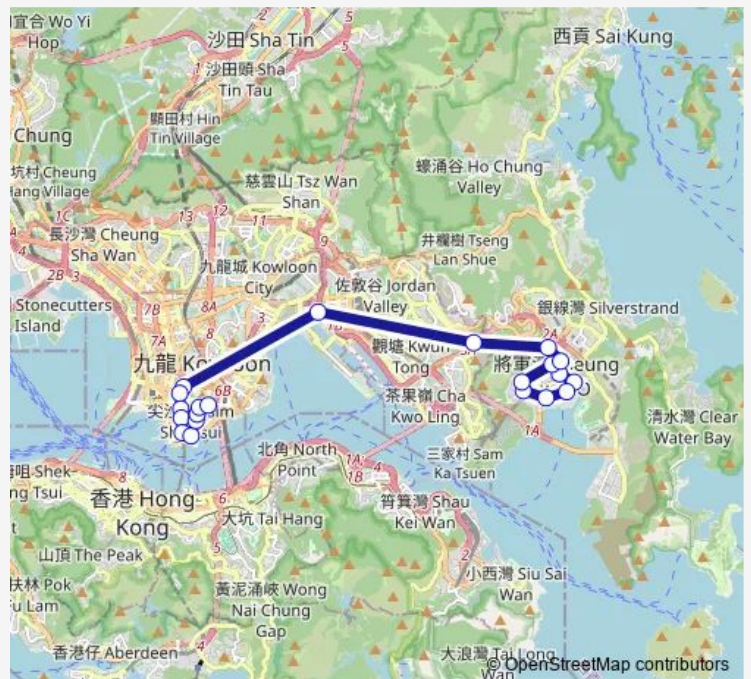

Route schedule

[Ctb] Tseung Kwan O Station — [Ctb] Tsim SHA Tsui East[[Kmb] Tsim SHA Tsui East BUS Terminus

Monday	07:00-15:45
Tuesday	07:00-15:45
Wednesday	07:00-15:45
Thursday	07:00-15:45
Friday	07:00-15:45
Saturday	07:00-15:45
Sunday	07:00-15:45

Route info

Direction: [Ctb] Tseung Kwan O Station

Stops: 21

Trip Duration: 0 hour 55 min

796P — Tseung Kwan O Station - Tsim SHA Tsui (East) **BusMaps**

[Ctb] Middle Road, Nathan Road|[Kmb] Tsim SHA Tsui BBI
- Middle Road