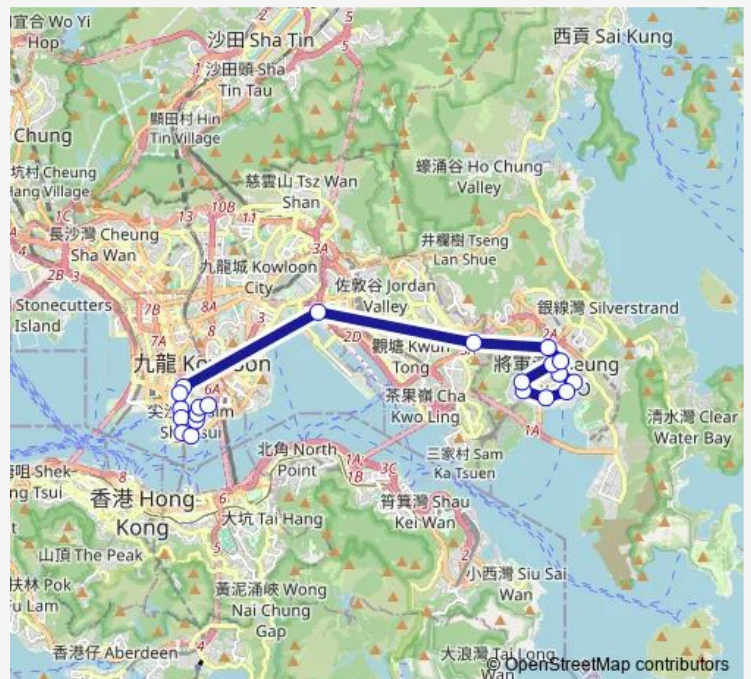

Route schedule

[Ctb] Tseung Kwan O Station — [Ctb] Tsim SHA Tsui East[[Kmb] Tsim SHA Tsui East BUS Terminus

Monday	07:00-15:45
Tuesday	07:00-15:45
Wednesday	07:00-15:45
Thursday	07:00-15:45
Friday	07:00-15:45
Saturday	07:00-15:45
Sunday	07:00-15:45

Route info

Direction: [Ctb] Tseung Kwan O Station

Stops: 21

Trip Duration: 0 hour 52 min

796p — Tseung Kwan O Station - Tsim SHA Tsui (East) **BusMaps**

[Ctb] Middle Road, Nathan Road[[Kmb] Tsim SHA Tsui BBI
- Middle Road