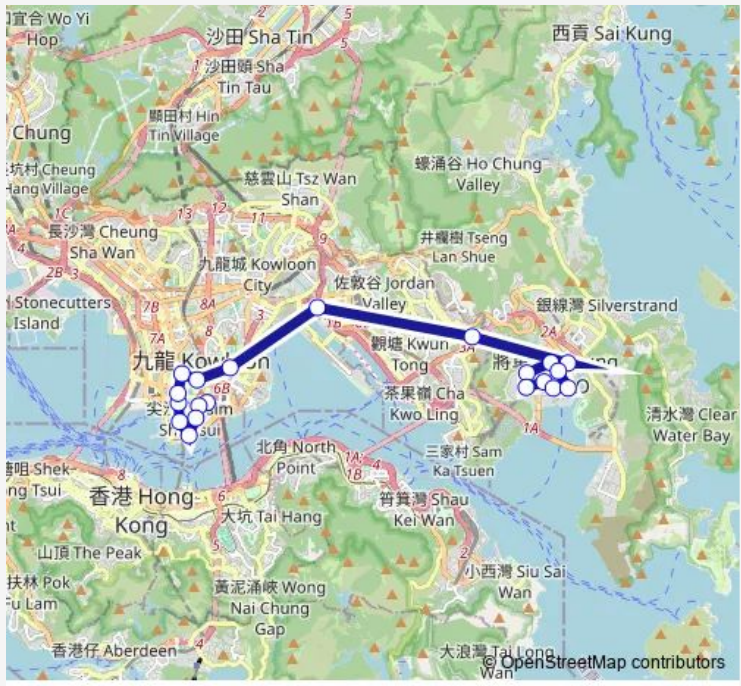

- [Ctb] Tsim SHA Tsui East[[Kmb] Tsim SHA Tsui East BUS Terminus
- [Ctb] Hong Kong Science Museum, Chatham Road South[[Kmb] Hong Kong Science Museum
- [Ctb] Mody Road, Chatham Road South[[Kmb] Mody Road Tsim SHA Tsui
- [Ctb] East Tsim SHA Tsui Station, Salisbury Road[[Kmb] East Tsim SHA Tsui Station[[Nlb] East Tsim SHA Tsui MTR Station
- [Ctb] Haiphong Road, Nathan Road[[Kmb] Tsim SHA Tsui BBI - Haiphong Road
- [Ctb] Park Lane, Nathan Road[[Kmb] Park Lane
- [Ctb] Austin Road, Nathan Road[[Kmb] Austin Road
- [Ctb] Labour Tribunal, Gascoigne Road[[Kmb+Ctb] Labour Tribunal/
Labour Tribunal, Gascoigne Road[[Kmb] Labour Tribunal
- [Ctb] Wylie Road, Gascoigne Road[[Kmb] Wylie Road
- [Ctb] Valley Road, Chatham Road North[[Kmb+Ctb] Valley Road Hung HOM/
Valley Road, Chatham Road North[[Kmb] Valley Road Hung Hom
- [Ctb] Hongkong Post Building, KAI FUK Road[[Kmb+Ctb] KAI TAK Tunnel BBI - KAI FUK Road/
Hongkong Post Building, KAI FUK Road[[Kmb] KAI TAK Tunnel BBI - KAI FUK Road
- [Ctb] Tseung Kwan O Tunnel BUS-BUS Interchange[[Kmb+Ctb] Tseung Kwan O Tunnel Interchange/
Tseung Kwan O Tunnel BUS-BUS Interchange[[Kmb] Tseung Kwan O Tunnel Interchange
- [Ctb] Beverly Garden, PO Hong Road

Route schedule

[Ctb] Tsim SHA Tsui East[[Kmb] Tsim SHA Tsui East BUS Terminus — [Ctb] Tseung Kwan O Station

Monday	12:00-21:30
Tuesday	12:00-21:30
Wednesday	12:00-21:30
Thursday	12:00-21:30
Friday	12:00-21:30
Saturday	12:00-21:30
Sunday	12:00-21:30

Route info

Direction: [Ctb] Tsim SHA Tsui East[[Kmb] Tsim SHA Tsui East BUS Terminus

Stops: 20

Trip Duration: 1 hour 2 min

796P — Tsim SHA Tsui (East) - Tseung Kwan O Station **BusMaps**

[Ctb] Tong Ming Street Park, Tong Ming Street[[Kmb+Ctb]
Tong Ming Street Park/
Tong Ming Street Park, Tong
Ming Street[[Kmb] Tong Ming Street Park