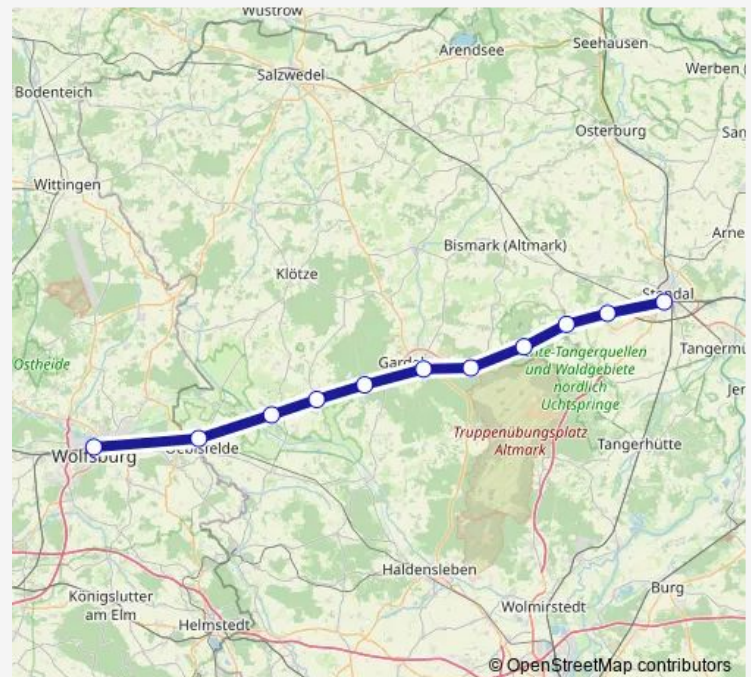

### Direction

Wolfsburg, Hauptbahnhof — Stendal Hbf

11 stops

[Open route schedule](#)

Wolfsburg, Hauptbahnhof

Oebisfelde

Miesterhorst

Mieste

### Route schedule

Wolfsburg, Hauptbahnhof — Stendal Hbf

Monday 05:12-23:33

Tuesday 05:12-23:33

Wednesday 05:12-23:33

Thursday 05:12-23:33

Friday 05:12-23:33

Saturday 05:12-23:33

### Route info

Direction: Wolfsburg, Hauptbahnhof

Stops: 11

Trip Duration: 1 hour 1 min

■ RB35

BusMaps