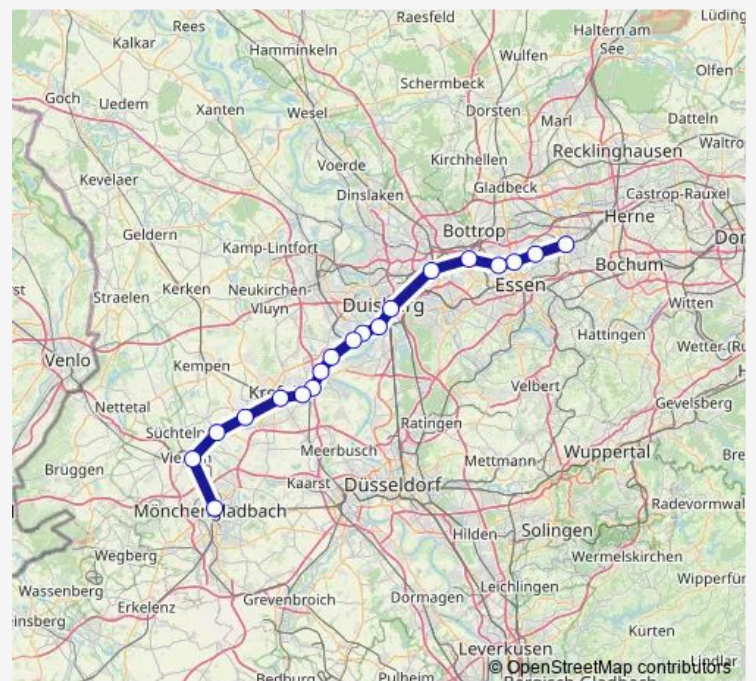

Regional Rail Service RB35

[Go to website](#)

Direction

Gelsenkirchen Hbf — Oberhausen Hbf

6 stops

[Open route schedule](#)

Gelsenkirchen Hbf

Essen Zollverein Nord Bf

Essen Altenessen Bf

Essen Bergeborbeck Bf

Essen Dellwig Bf

Oberhausen Hbf

Route schedule

Gelsenkirchen Hbf — Oberhausen Hbf

Monday 06:39-07:39

Tuesday 06:39-07:39

Wednesday 06:39-07:39

Thursday 06:39-07:46

Friday 06:39-07:46

Saturday —

Sunday —

Route info

Direction: Gelsenkirchen Hbf

Stops: 6

Trip Duration: 0 hour 17 min

■ RB35

Direction

Oberhausen Hbf — Gelsenkirchen Hbf

6 stops

[Open route schedule](#)

Oberhausen Hbf

Essen Dellwig Bf