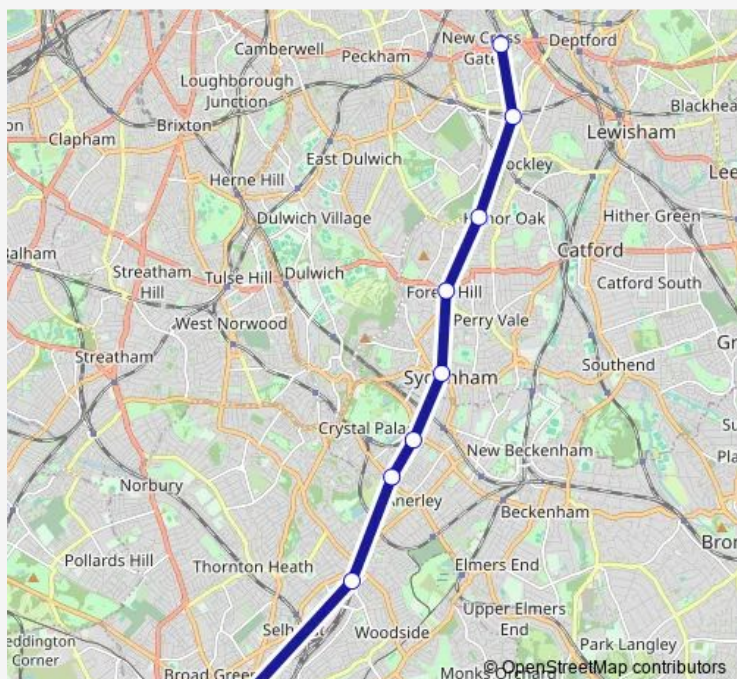

Rail Lo:Nxg->Wcy LO train service from NXG to Wcy

[Go to website](#)

Direction

New Cross Gate — West Croydon

9 stops

[Open route schedule](#)

New Cross Gate

Brockley

Honor Oak Park

Forest Hill

Sydenham

Penge West

Anerley

Norwood Junction

West Croydon

Route schedule

New Cross Gate — West Croydon

| | |
|-----------|-------|
| Monday | 05:45 |
| Tuesday | 05:45 |
| Wednesday | 05:45 |
| Thursday | 05:45 |
| Friday | 05:45 |
| Saturday | — |
| Sunday | 07:04 |

Route info

Direction: New Cross Gate

Stops: 9

Trip Duration: 0 hour 23 min

Lo:Nxg->Wcy — LO train service from NXG to Wcy

Lo:Nxg->Wcy Rail time schedules and route maps are available in an offline PDF at busmaps.com. Use the busmaps.com website to see live bus times, train schedule or subway schedule, and step-by-step directions for all public transit in London