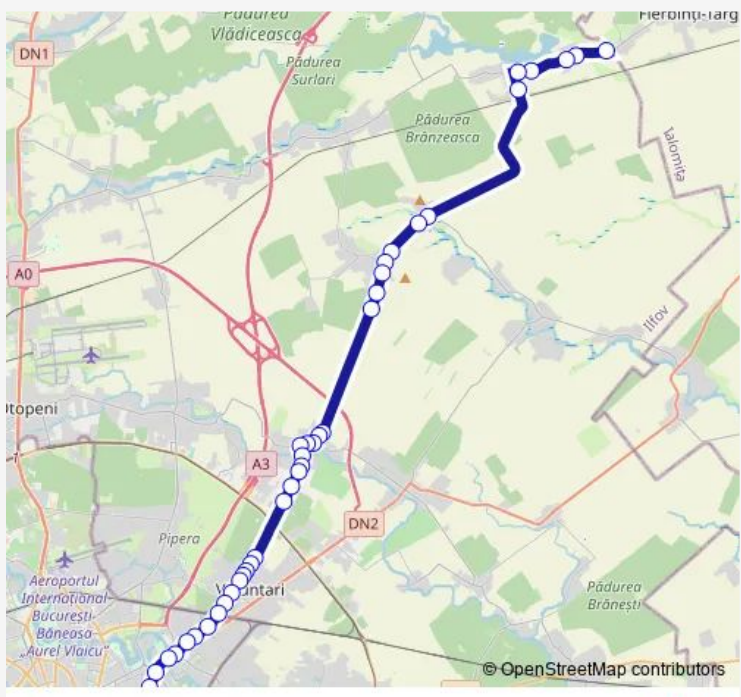

Direction
 Bucur Obor — Sitaru
 42 stops
[Open route schedule](#)

- Bucur Obor
- Bucur Obor
- Ziduri Mosi
- Teiul Doamnei
- Doamna Ghica
- Raul Colentina
- Cartier Colentina
- Cartier Colentina
- Oituz
- Cornisor
- Slovei
- Bariera Cfr
- Popasului
- Avram Iancu
- Ecaterina Teodoroiu
- Asociatia Don Orione
- Revolutiei
- Democratiei
- I.c.a.s.
- Baza De Aprovizionare
- Sinaia

Route schedule
 Bucur Obor — Sitaru

Monday	06:00-22:28
Tuesday	06:00-22:28
Wednesday	06:00-22:28
Thursday	06:00-22:28
Friday	06:00-22:28
Saturday	06:33-22:17
Sunday	06:38-22:17

Route info
 Direction: Bucur Obor
 Stops: 42
 Trip Duration: 1 hour 30 min

I.c.a.s.

Democratiei

Route schedule

Sitaru — Bucur Obor

Monday 04:45-22:45

Tuesday 04:45-22:45

Wednesday 04:45-22:45

Thursday 04:45-22:45

Friday 04:45-22:45

Saturday 05:15-22:41

Sunday 05:20-22:41

Route info

Direction: Sitaru

Stops: 40

Trip Duration: 1 hour 27 min

Revolutiei