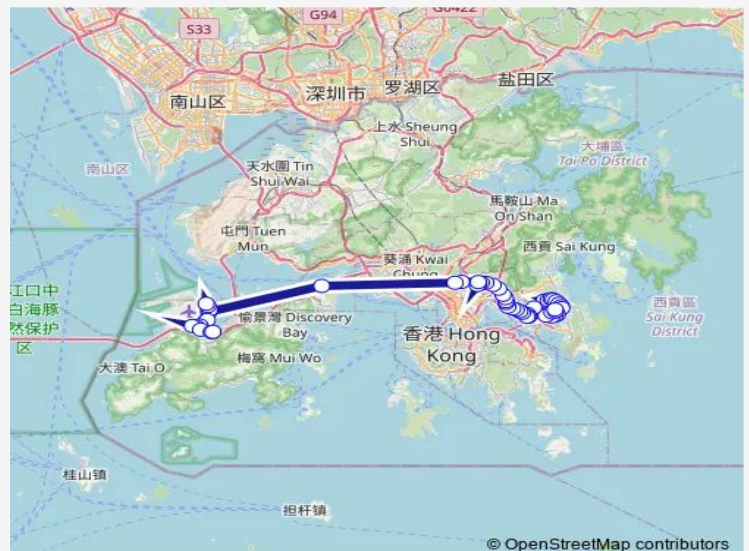

[Ctb] PO KIM House PO LAM Estate, PO Fung Road[[Kmb+Ctb] PO KIM House/
Po KIM House, PO Fung Road[[Kmb] PO KIM House

[Ctb] YAN Ming Court, YAN King Road[[Kmb+Ctb] YAN King Road/
Yan Ming Court, YAN King Road[[Kmb] YAN King Road

[Ctb] King LAM Estate, PO LAM Road North[[Kmb+Ctb] King LAM Estate/
King LAM Estate, PO LAM Road North[[Kmb] King LAM Estate

[Ctb] HAU TAK Estate, PO Ning Road[[Kmb+Ctb] HAU TAK Estate/
Hau TAK Estate, PO Ning Road[[Kmb] HAU TAK Estate

[Ctb] Chung WA Road[[Kmb+Ctb] Chung WA Road/
Chung WA Road[[Kmb] Chung WA Road

[Ctb] YUK Ming Court, Ngan O Road[[Kmb+Ctb] YUK Ming Court, Ngan O Road/
Yuk Ming Court[[Kmb] YUK Ming Court

Route schedule

[Ctb] Hong Sing Garden[[Kmb+Ctb] Hong Sing Garden BUS Terminus/
Hong Sing Garden[[Kmb] Hong Sing Garden BUS Terminus — [Ctb] Tung Chung Station[[Lwb+Ctb] Tung Chung Station BUS Terminus/
Tung Chung Station[[Lwb] Tung Chung Station BUS Terminus[[Nlb] Tung Chung MTR Station

Monday	03:50-04:50
Tuesday	03:50-04:50
Wednesday	03:50-04:50
Thursday	03:50-04:50
Friday	03:50-04:50
Saturday	03:50-04:50
Sunday	03:50-04:50

Route info

Direction: [Ctb] Hong Sing Garden[[Kmb+Ctb] Hong Sing Garden BUS Terminus/
Hong Sing Garden[[Kmb] Hong Sing Garden BUS Terminus

Stops: 53

Trip Duration: 2 hour 16 min