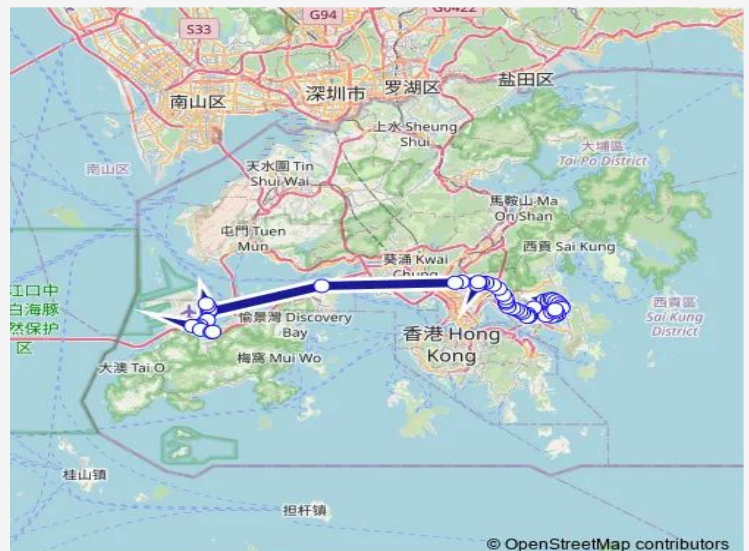

[Ctb] PO KIM House PO LAM Estate, PO Fung Road[[Kmb+Ctb] PO KIM House/
Po KIM House PO LAM Estate, PO Fung Road[[Kmb] PO KIM House

[Ctb] YAN Ming Court, YAN King Road[[Kmb+Ctb] YAN King Road/
Yan Ming Court, YAN King Road[[Kmb] YAN King Road

[Ctb] King LAM Estate, PO LAM Road North[[Kmb+Ctb] King LAM Estate/
King LAM Estate, PO LAM Road North[[Kmb] King LAM Estate

[Ctb] HAU TAK Estate, PO Ning Road[[Kmb+Ctb] HAU TAK Estate/
Hau TAK Estate, PO Ning Road[[Kmb] HAU TAK Estate

[Ctb] Chung WA Road[[Kmb+Ctb] Chung WA Road/
Chung WA Road[[Kmb] Chung WA Road

[Ctb] YUK Ming Court, Ngan O Road[[Kmb+Ctb] Ngan O Road/
Yuk Ming Court, Ngan O Road[[Kmb] Ngan O Road

Route schedule

[Ctb] Hong Sing Garden[[Kmb+Ctb] Hong Sing Garden BUS Terminus/
Hong Sing Garden[[Kmb] Hong Sing Garden BUS Terminus — [Ctb] Tung Chung Station[[Lwb+Ctb] Tung Chung Station BUS Terminus/
Tung Chung Station[[Lwb] Tung Chung Station BUS Terminus[[Nlb] Tung Chung MTR Station

Monday	03:50-04:50
Tuesday	03:50-04:50
Wednesday	03:50-04:50
Thursday	03:50-04:50
Friday	03:50-04:50
Saturday	03:50-04:50
Sunday	03:50-04:50

Route info

Direction: [Ctb] Hong Sing Garden[[Kmb+Ctb] Hong Sing Garden BUS Terminus/
Hong Sing Garden[[Kmb] Hong Sing Garden BUS Terminus

Stops: 53

Trip Duration: 2 hour 11 min