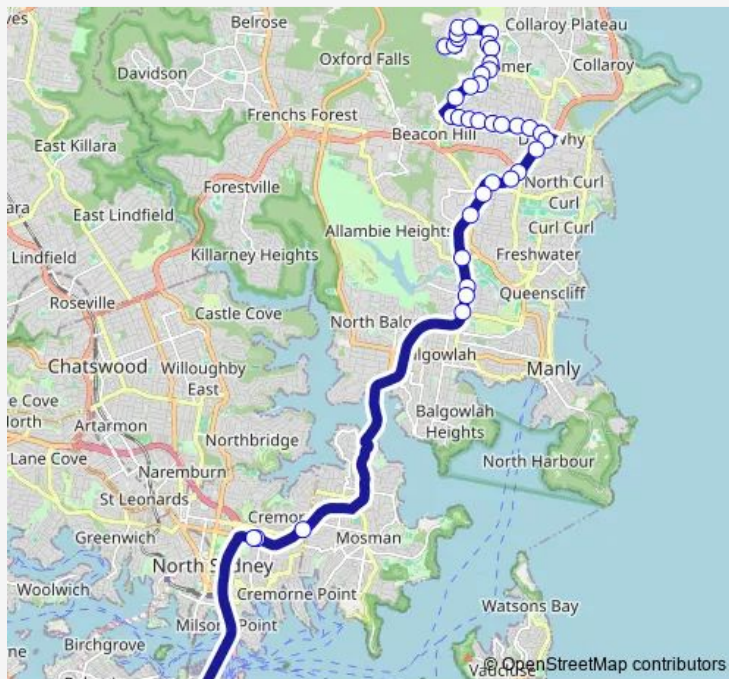

### Route schedule

Maybrook Village, Maybrook Av — Wynyard Station, York St, Stand M

Monday 05:35-08:45

Tuesday 05:35-08:45

Wednesday 05:35-08:45

Thursday 05:35-08:45

Friday 05:35-08:45

Saturday —

### Route info

Direction: Maybrook Village, Maybrook Av

Stops: 39

Trip Duration: 1 hour 8 min

Mcintosh Rd Opp Mundara Pl

Mcintosh Rd At Victor Rd

Mcintosh Rd At Vale Av

Pacific Lodge Aged Care, Fisher Rd

## Route schedule

Wynyard Station, Carrington St, Stand D — Maybrook Village, Maybrook Av

Monday 15:50-19:55

Tuesday 15:50-19:55

Wednesday 15:50-19:55

Thursday 15:50-19:55

Friday 15:50-19:55

Saturday —

## Route info

Direction: Wynyard Station, Carrington St, Stand D

Stops: 41

Trip Duration: 0 hour 55 min

Mcintosh Rd At Lascelles Rd

Mcintosh Rd At Eltham St

Mcintosh Rd At Careden Av

Mcintosh Rd Before Cousins Rd