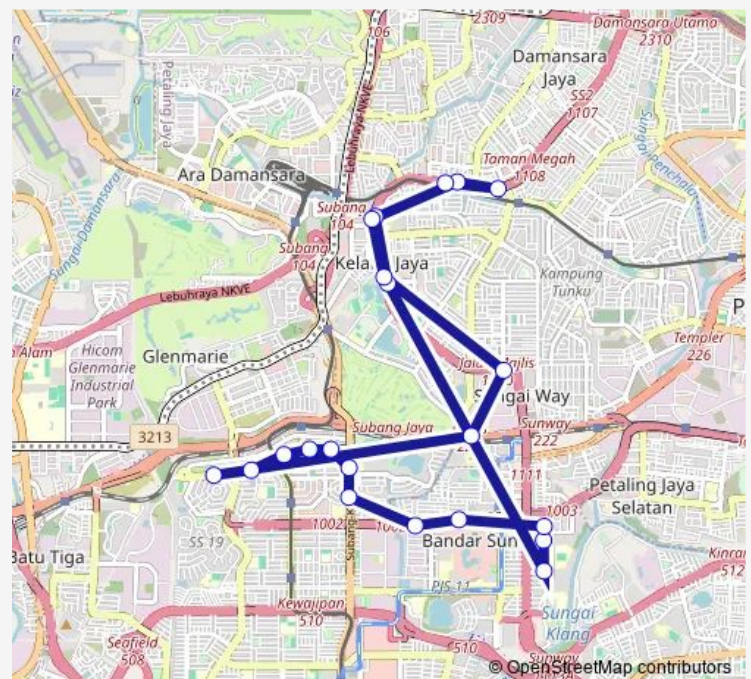

### Route schedule

SMK Kelana Jaya, Ldp — Stesen LRT Kelana Jaya, Ldp

Monday 06:00

Tuesday 06:00

Wednesday 06:00

Thursday 06:00

Friday 06:00

Saturday 06:00

### Route info

Direction: SMK Kelana Jaya, Ldp

Stops: 21

Trip Duration: 17 hour 0 min

■ U623W — Stesen LRT Kelana Jaya