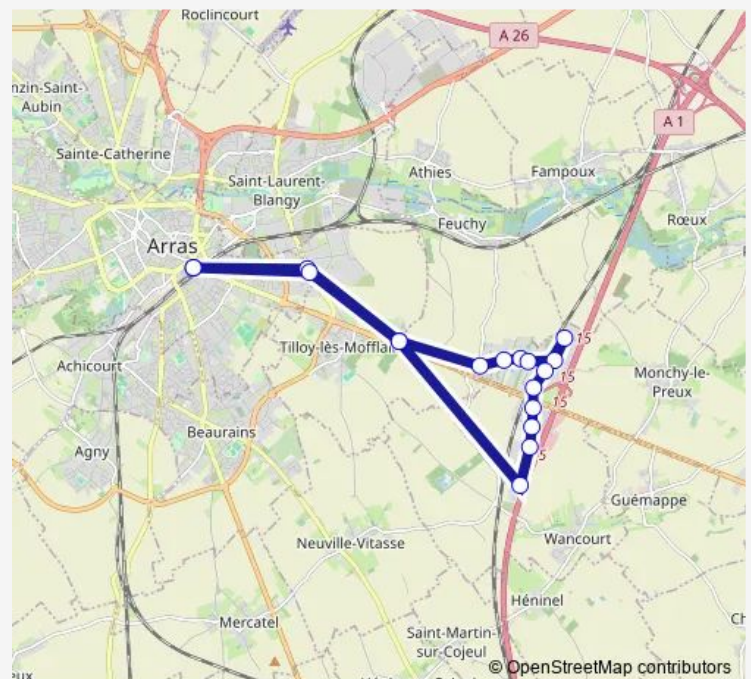

Belgique

Espagne

Artois

Rond Point

Orfila

Gare Quai A

### Route schedule

Gare Quai A — Gare Quai A

Monday 04:30-21:15

Tuesday 04:30-21:15

Wednesday 04:30-21:15

Thursday 04:30-21:15

Friday 04:30-21:15

Saturday 04:30-21:15

### Route info

Direction: Gare Quai A

Stops: 18

Trip Duration: 0 hour 41 min

ARTOIS — Navette Artoipole

BusMaps

ARTOIS Bus time schedules and route maps are available in an offline PDF at [busmaps.com](https://busmaps.com). Use the [busmaps.com](https://busmaps.com) website to see live bus times, train schedule or subway schedule, and step-by-step directions for all public transit in Arras