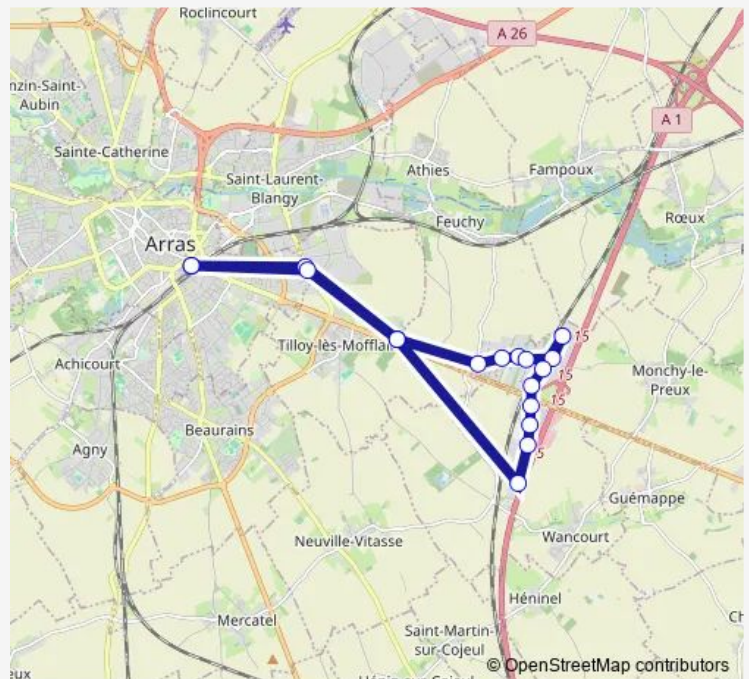

Rond Point

Irlande

Allemagne

Bénélux

Grande Bretagne

Pays Bas

Portugal

Autriche

Europe

Gendarmerie

Belgique

Espagne

Artois

Rond Point

Orfila

Gare Quai A

Route schedule

Gare Quai A — Gare Quai A

Monday 04:30-21:15

Tuesday 04:30-21:15

Wednesday 04:30-21:15

Thursday 04:30-21:15

Friday 04:30-21:15

Saturday 04:30-21:15

Sunday —

Route info

Direction: Gare Quai A

Stops: 18

Trip Duration: 0 hour 41 min

Artois — Navette Artoipole

Artois Bus time schedules and route maps are available in an offline PDF at busmaps.com. Use the busmaps.com website to see live bus times, train schedule or subway schedule, and step-by-step directions for all public transit in Arras