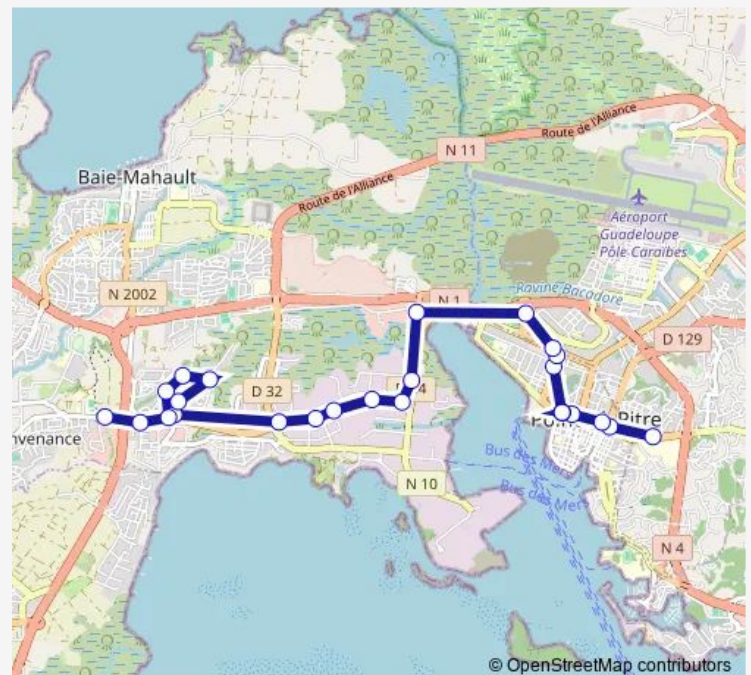

Marché De Pointe-À-Pitre

Bergevin Marché

Marché De Pointe-À-Pitre

Bld C De Gaulle

Gerty Archimède Sud

Rd Pt G Archimède (Auto Gpe)

Rd Pt Grand Camp

Thomas Edison

### Route schedule

CHU De PAP / Abymes — Rd Pt De Jabrun

Monday 06:20-16:39

Tuesday 06:20-16:39

Wednesday 06:20-16:39

Thursday 06:20-16:39

Friday 06:20-16:39

Saturday 06:20-12:15

### Route info

Direction: CHU De PAP / Abymes

Stops: 26

Trip Duration: 0 hour 25 min

■ B60 — Jabrun - Chu

Les Citronnelles

Les Camphriers

Rd Pt Moudong

## Route info

Direction: Rd Pt De Jabrun

Stops: 25

Trip Duration: 0 hour 33 min

B60 Bus time schedules and route maps are available in an offline PDF at [busmaps.com](https://busmaps.com). Use the [busmaps.com](https://busmaps.com) website to see live bus times, train schedule or subway schedule, and step-by-step directions for all public transit in Pointe-a-Pitre