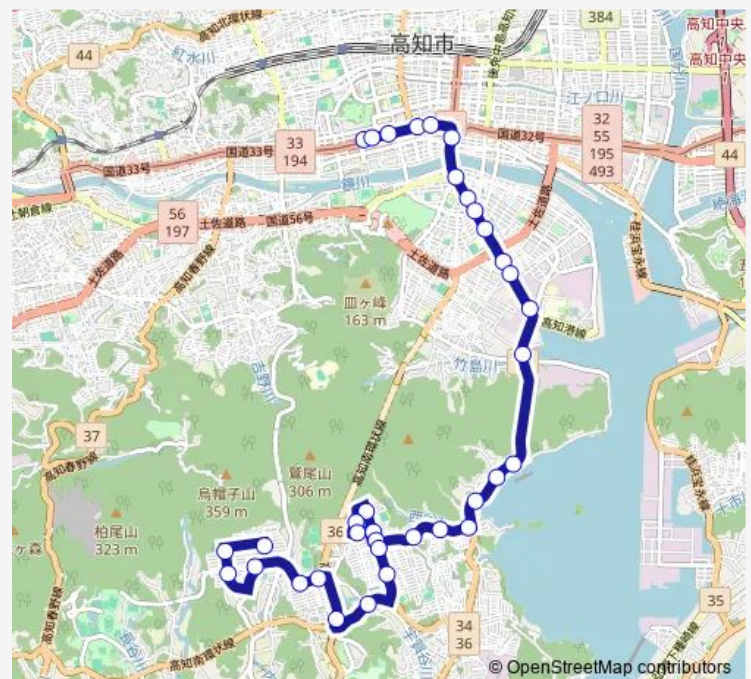

Saturday 07:40-18:10

Sunday 07:40-18:10

Route info

Direction: Jaはるの

Stops: 60

Trip Duration: 1 hour 8 min

内の谷

隅田