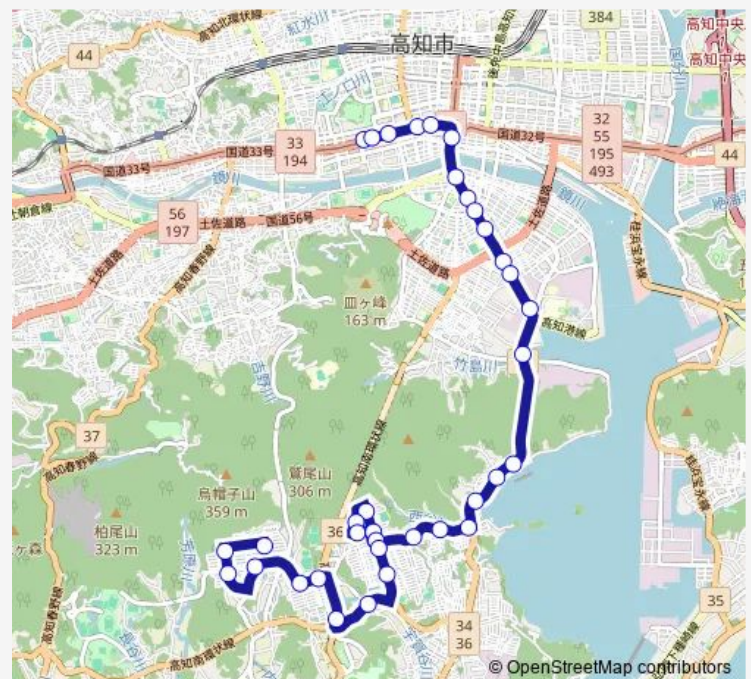

Saturday 07:40-18:10

Sunday 07:40-18:10

Route info

Direction: Jaはるの

Stops: 60

Trip Duration: 1 hour 8 min

内の谷

隅田