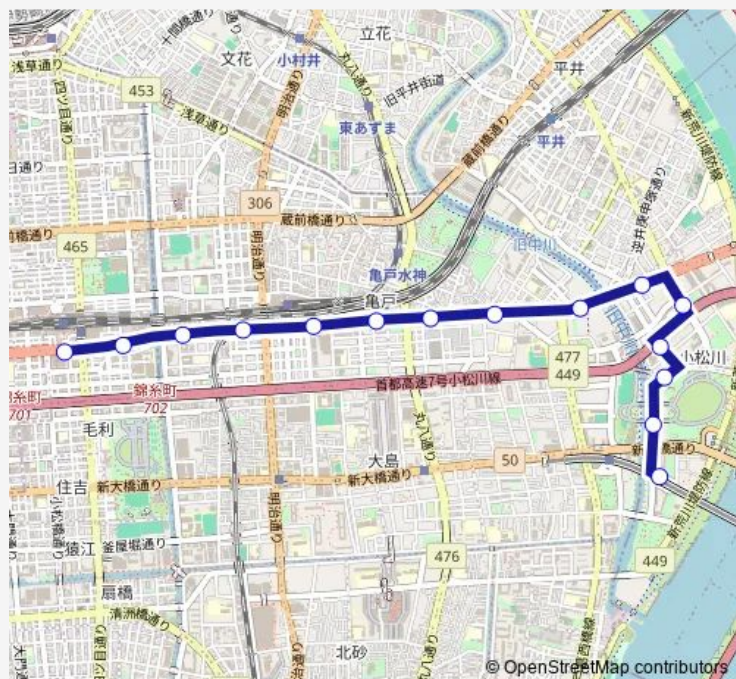

Thursday 07:37-08:39

Friday 07:37-08:39

Saturday —

Sunday —

Route info

Direction: 東大島駅前

Stops: 15

Trip Duration: 0 hour 25 min