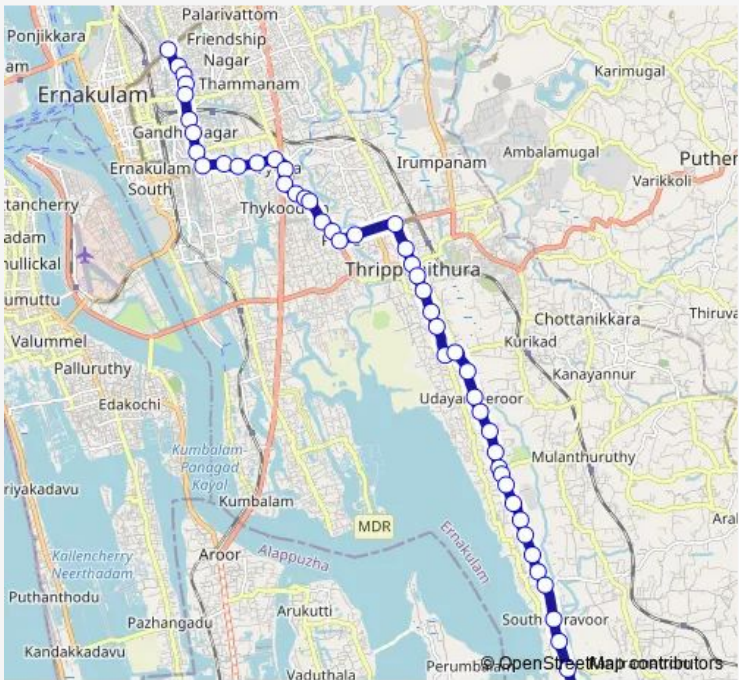

## Bus Kaloor ↔ Poothotta (via Kathrikadvu Road)

[Go to website](#)

**Direction**  
 Kaloor — Poothota  
 49 stops  
[Open route schedule](#)

- Kaloor
- Kattakkara Junction
- Pauls Hospital
- St Francis Church
- Kathrikkadavu Junction
- Kumaranasan Junction
- Vinayaka
- Vijaya Hospital
- Kadavanthara Junction
- Elamkulam Junction
- Elamkulam
- Janatha
- Vyttila Junction
- Vyttila Devaswom Board
- Sub Station
- Oen
- Thykooram Metro Station
- Thykooram Junction
- Champakara
- Petta Metro Station
- Petta

Route schedule  
 Kaloor — Poothota

Monday	06:00
Tuesday	06:00
Wednesday	06:00
Thursday	06:00
Friday	06:00
Saturday	06:00
Sunday	06:00

Route info  
 Direction: Kaloor  
 Stops: 49  
 Trip Duration: 1 hour 7 min

## Route info

Direction: Poothota

Stops: 51

Trip Duration: 1 hour 6 min

Statue Junction

Sree Venkateswara High School

Vadakkekotta

Menakakotta

Kumaranasan Junction

Kathrikkadavu Junction

St Francis Church

Pauls Hospital

Kattakkara Junction

Kaloor

Bus time schedules and route maps are available in an offline PDF at [busmaps.com](https://busmaps.com). Use the [busmaps.com](https://busmaps.com) website to see live bus times, train schedule or subway schedule, and step-by-step directions for all public transit in Arukutti