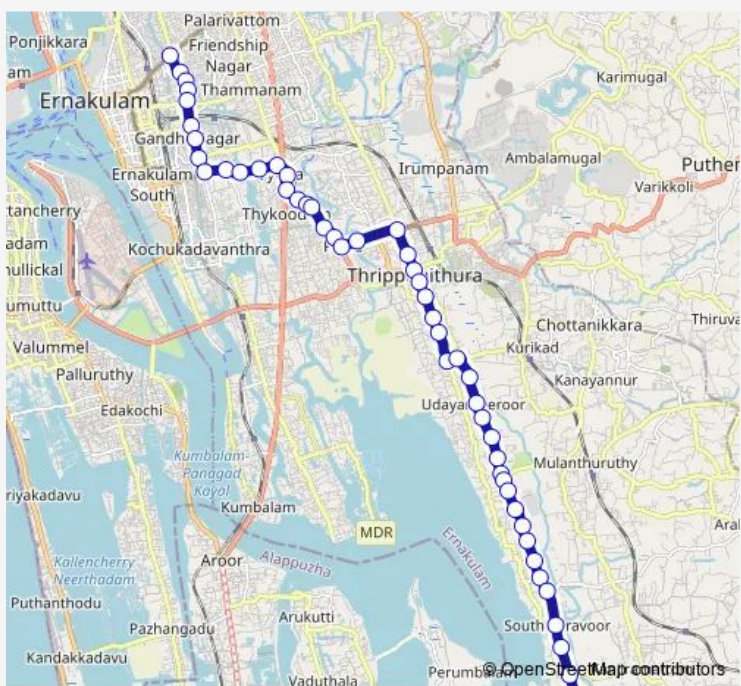

## Bus Kaloor ↔ Poothotta (via Kathrikadvu Road)

[Go to website](#)

**Direction**  
 Kaloor — Poothota  
 49 stops  
[Open route schedule](#)

- Kaloor
- Kattakkara Junction
- Pauls Hospital
- St Francis Church
- Kathrikkadavu Junction
- Kumaranasan Junction
- Vinayaka
- Vijaya Hospital
- Kadavanthara Junction
- Elamkulam Junction
- Elamkulam
- Janatha
- Vyttila Junction
- Vyttila Devaswom Board
- Sub Station
- Oen
- Thykooram Metro Station
- Thykooram Junction
- Champakkara
- Petta Metro Station
- Petta

**Route schedule**  
 Kaloor — Poothota

Monday	06:00
Tuesday	06:00
Wednesday	06:00
Thursday	06:00
Friday	06:00
Saturday	06:00
Sunday	06:00

**Route info**  
 Direction: Kaloor  
 Stops: 49  
 Trip Duration: 1 hour 7 min

## Route info

Direction: Poothota

Stops: 51

Trip Duration: 1 hour 6 min

Statue Junction

Sree Venkateswara High School

Vadakkekotta

Menakakotta

Kumaranasan Junction

Kathrikkadavu Junction

St Francis Church

Pauls Hospital

Kattakkara Junction

Kaloor

Bus time schedules and route maps are available in an offline PDF at [busmaps.com](https://busmaps.com). Use the [busmaps.com](https://busmaps.com) website to see live bus times, train schedule or subway schedule, and step-by-step directions for all public transit in Arukutti