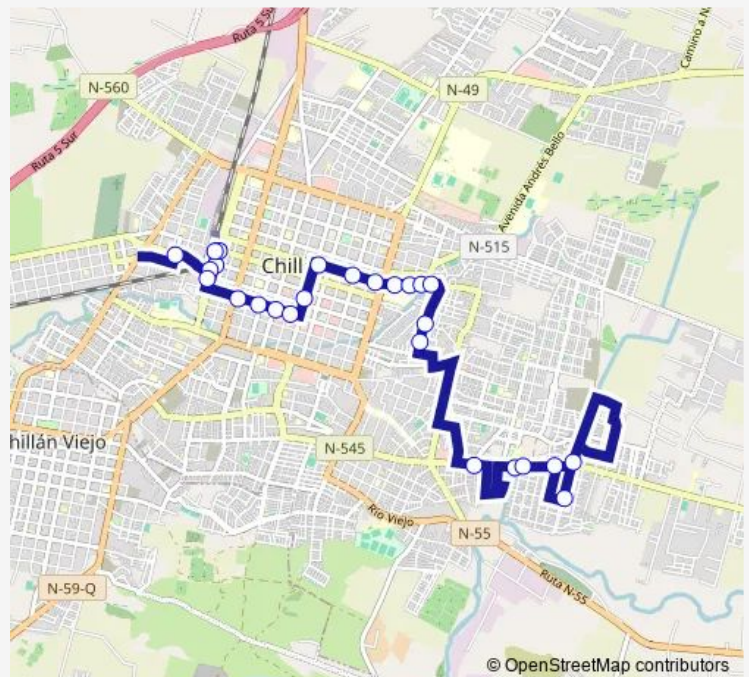

**Direction**

21 DE Mayo / Av. Uruguay — Alonso DE Ercilla / Nuble

26 stops

[Open route schedule](#)

21 DE Mayo / Av. Uruguay

Av. Brasil / EL Roble

Av. Brasil / Constitucion

Av. Brasil / EL Roble

Alonso DE Ercilla / LAS Crisalidas

Route schedule

21 DE Mayo / Av. Uruguay — Alonso DE Ercilla / Nuble

Monday 07:16-21:10

Tuesday 07:16-21:10

Wednesday 07:16-21:10

Thursday 07:16-21:10

Friday 07:16-21:10

Saturday 07:16-21:10

Sunday 07:16-21:10

Route info

Direction: 21 DE Mayo / Av. Uruguay

Stops: 26

Trip Duration: 0 hour 35 min

C16\_R — Los Volcanes Parque Lantano

Alonso DE Ercilla / Nuble

Av. Circunvalacion / Pasaje Cachapoal

Av. Circunvalacion / RIO Changaral

Alonso DE Ercilla / LOS Angeles

Alonso DE Ercilla / Nuble

C16\_R Bus time schedules and route maps are available in an offline PDF at [busmaps.com](https://busmaps.com). Use the [busmaps.com](https://busmaps.com) website to see live bus times, train schedule or subway schedule, and step-by-step directions for all public transit in Chillan