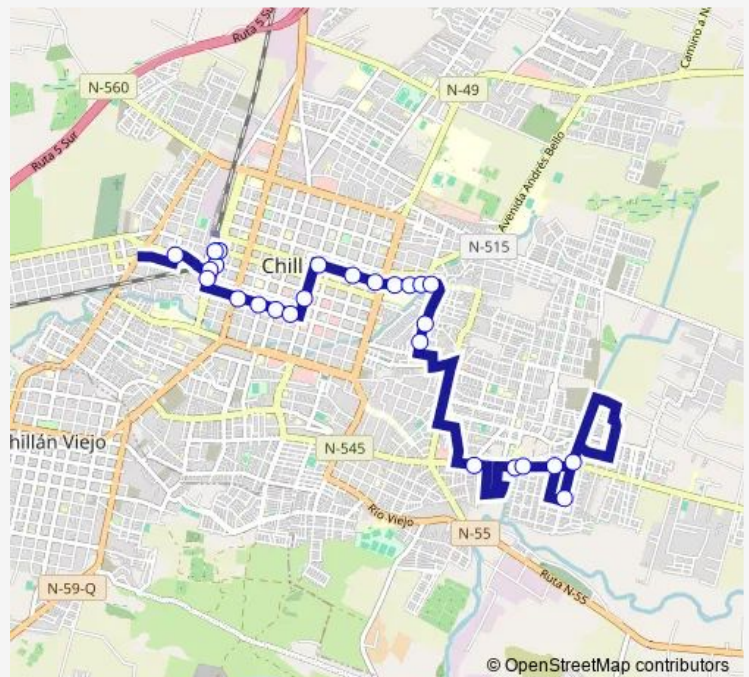

Libertad / Independencia

Libertad / 5 DE Abril

Francisco Ramirez / N 95

Francisco Ramirez / Av. Coihueco

Francisco Ramirez / Av. Coihueco

Francisco Ramirez / Av. Coihueco

Mario Vergara / Pasaje Veinticinco

Once Oriente / 2 Norte

Alonso DE Ercilla / LAS Crisalidas

Route schedule

21 DE Mayo / Av. Uruguay — Alonso DE Ercilla / Nuble

Monday 07:16-21:10

Tuesday 07:16-21:10

Wednesday 07:16-21:10

Thursday 07:16-21:10

Friday 07:16-21:10

Saturday 07:16-21:10

Sunday 07:16-21:10

Route info

Direction: 21 DE Mayo / Av. Uruguay

Stops: 26

Trip Duration: 0 hour 35 min

C16_R — Los Volcanes Parque Lantano

Alonso DE Ercilla / Nuble

Av. Circunvalacion / Pasaje Cachapoal

Av. Circunvalacion / RIO Changaral

Alonso DE Ercilla / LOS Angeles

Alonso DE Ercilla / Nuble

C16_R Bus time schedules and route maps are available in an offline PDF at busmaps.com. Use the busmaps.com website to see live bus times, train schedule or subway schedule, and step-by-step directions for all public transit in Chillan