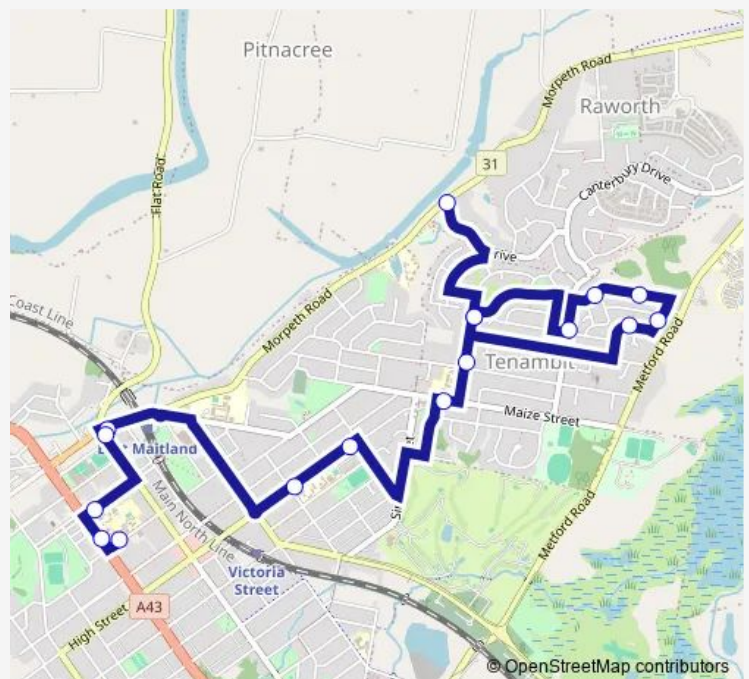

School Bus 1512 Raworth to St Joseph's Primary School

[Go to website](#)

Direction

Jenna Dr At Morpeth Rd — St Joseph's Primary School, King St

17 stops

[Open route schedule](#)

- Jenna Dr At Morpeth Rd
- Edward St After Frater Av
- Ronald St Opp Troy Cl
- Thursby St At Korbel St
- Ohearn St After Thursby St
- O'Hearn St At Burley St
- Goldingham St At Crawford Av
- Edward St After Frater Av
- Edward St At Collinson St
- Maize St Opp Tenambit Public School
- High St After Hinder St
- Maitland High School, High St
- Melbourne St At Lawes St
- Lawes St At Melbourne St
- East Maitland Public School, William St
- New England Hwy Before King St
- St Joseph's Primary School, King St

Route schedule

Jenna Dr At Morpeth Rd — St Joseph's Primary School, King St

Monday	08:38
Tuesday	08:38
Wednesday	08:38
Thursday	08:38
Friday	08:38
Saturday	—
Sunday	—

Route info

Direction: Jenna Dr At Morpeth Rd

Stops: 17

Trip Duration: 0 hour 20 min

1512 — Raworth to St Joseph's Primary School

1512 School Bus time schedules and route maps are available in an offline PDF at busmaps.com. Use the busmaps.com website to see live bus times, train schedule or subway schedule, and step-by-step directions for all public transit in Maitland

The schedule is provided in the local timezone. Times with "(+1)" indicate departures on the next day.

PDF file created on 2025-01-16

2024 BusMaps.com - All Rights Reserved