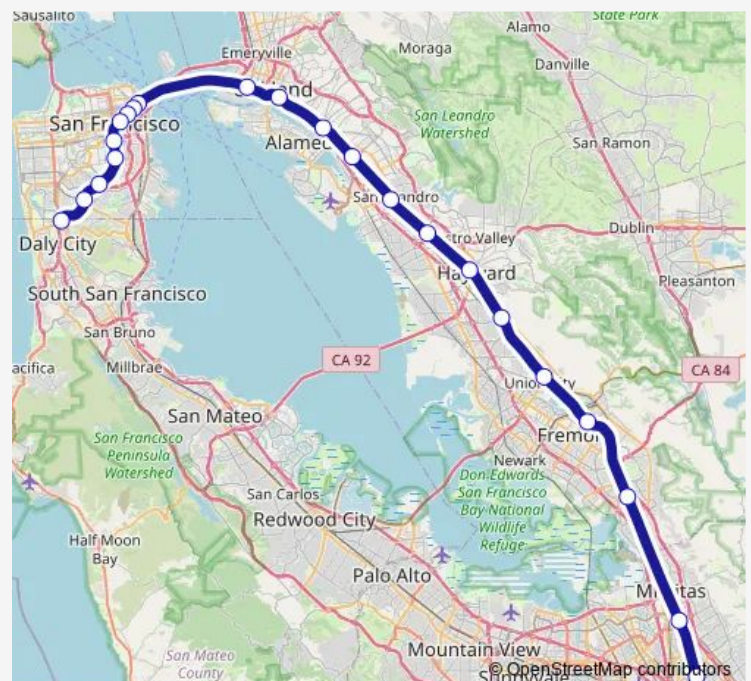

Metro Green-S Berryessa/North San Jose to Daly City

[Go to website](#)

Direction

Berryessa / North San Jose — Daly City

22 stops

[Open route schedule](#)

Berryessa / North San Jose

Milpitas

Fruitvale

Lake Merritt

West Oakland

Embarcadero

Montgomery Street

Powell Street

Civic Center / UN Plaza

16th Street / Mission

24th Street / Mission

Glen Park

Balboa Park

Route schedule

Berryessa / North San Jose — Daly City

Monday 04:32-18:45

Tuesday 04:32-18:45

Wednesday 04:32-18:45

Thursday 04:32-18:45

Friday 04:32-18:45

Saturday 05:32-18:45

Sunday 07:32-18:45

Route info

Direction: Berryessa / North San Jose

Stops: 22

Trip Duration: 1 hour 22 min