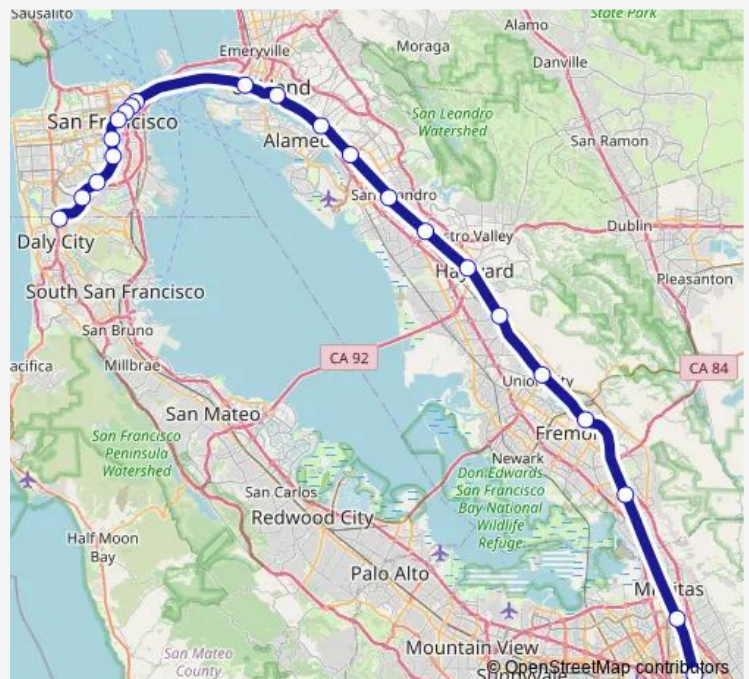

Metro Green-S Berryessa/North San Jose to Daly City

[Go to website](#)

Direction

Berryessa / North San Jose — Daly City

22 stops

[Open route schedule](#)

Berryessa / North San Jose

Milpitas

Fruitvale

Lake Merritt

West Oakland

Embarcadero

Montgomery Street

Powell Street

Civic Center / UN Plaza

16th Street / Mission

24th Street / Mission

Glen Park

Balboa Park

Route schedule

Berryessa / North San Jose — Daly City

Monday 04:34-18:47

Tuesday 04:34-18:47

Wednesday 04:34-18:47

Thursday 04:34-18:47

Friday 04:34-18:47

Saturday 05:34-18:47

Sunday 07:34-18:47

Route info

Direction: Berryessa / North San Jose

Stops: 22

Trip Duration: 1 hour 21 min