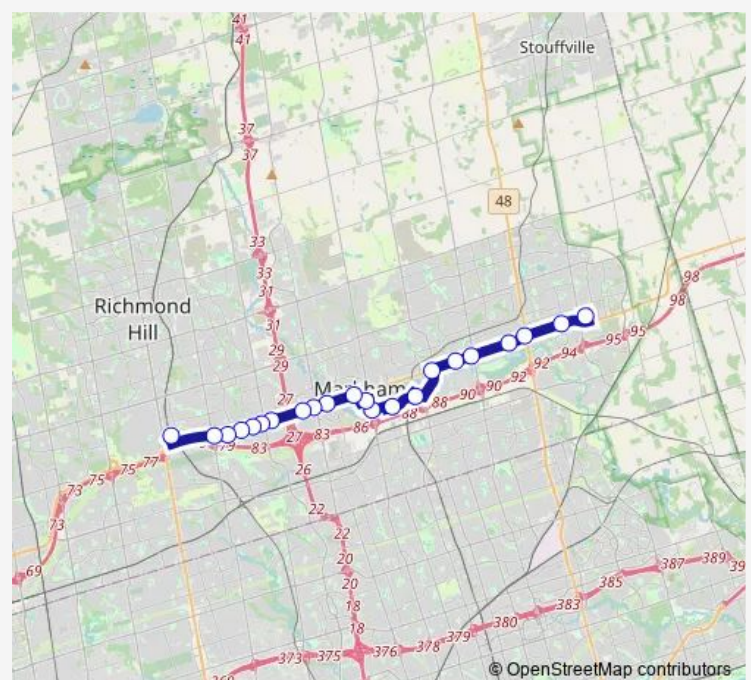

HWY 7 / Town Centre

Cedarland DR / Warden Av

Enterprise Blvd / Warden Av

Enterprise Blvd / Andre DE Grasse St

University Blvd / Ymca Blvd

Highway 7 / Kennedy Rd

HWY 7 / Bullock

HWY 7 / Mccowan

Highway 7 / Galsworthy

HWY 7 / Main Markham

HWY 7 / Wootten

Route schedule

Richmond Hill Centre Platform 1 — Cornell BUS Terminal Platform 8

Monday	05:00-00:21 ⁺¹
Tuesday	05:00-00:21 ⁺¹
Wednesday	05:00-00:21 ⁺¹
Thursday	05:00-00:21 ⁺¹
Friday	05:00-00:21 ⁺¹
Saturday	05:00-00:27 ⁺¹
Sunday	06:45-00:06 ⁺¹

Route info

Direction: Richmond Hill Centre Platform 1

Stops: 23

Trip Duration: 0 hour 55 min

purple A — Viva Purple A

Markham Stouffville Hospital

Cornell BUS Terminal Platform 8

Direction

Cornell BUS Terminal Platform 8 — Richmond Hill Centre Platform 1

22 stops

[Open route schedule](#)

Cornell BUS Terminal Platform 8

HWY 7 / Wootten

HWY 7 / Main Markham

Highway 7 / Galsworthy Dr

HWY 7 / Mccowan