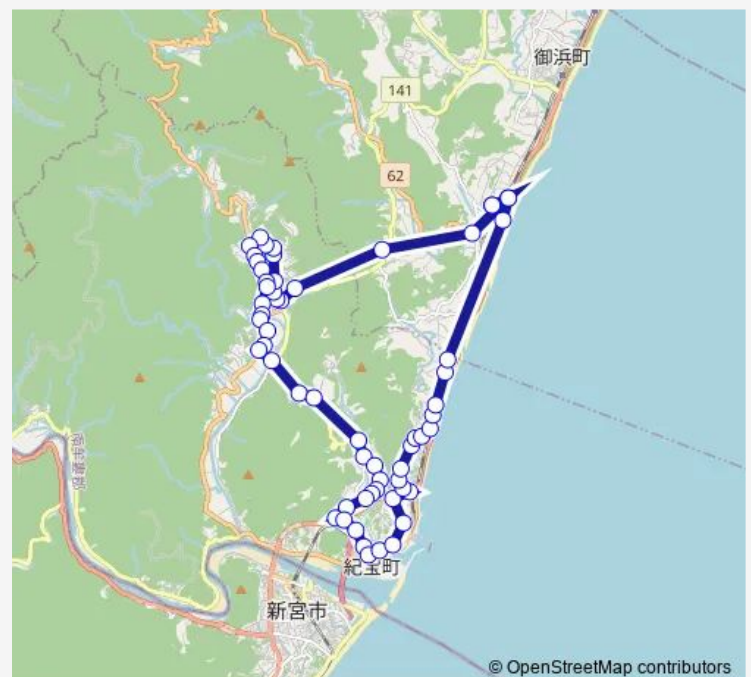

Saturday 07:30-09:50

Sunday 07:30-09:50

Route info

Direction: 井田舞子[井田舞子橋]

Stops: 61

Trip Duration: 1 hour 28 min

飯盛

神内団地

Thursday 11:50-16:20

Friday 11:50-16:20

Saturday 11:50-16:20

Sunday 11:50-16:20

Route info

Direction: 紀南病院

Stops: 60

Trip Duration: 1 hour 18 min