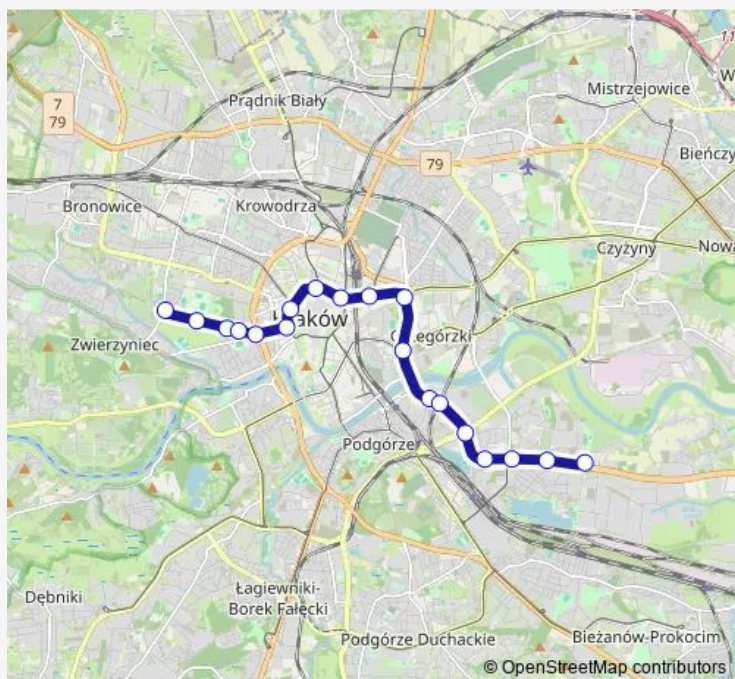

Direction

undefined — undefined

0 stops

[Open route schedule](#)

Route schedule

undefined — undefined

Monday	04:40
Tuesday	04:40
Wednesday	04:40
Thursday	04:40
Friday	04:40
Saturday	—
Sunday	—

Route info

Direction:

Stops: 0

Trip Duration: — min

Direction

Rzebika — Pt

14 stops

[Open route schedule](#)

Rzebika